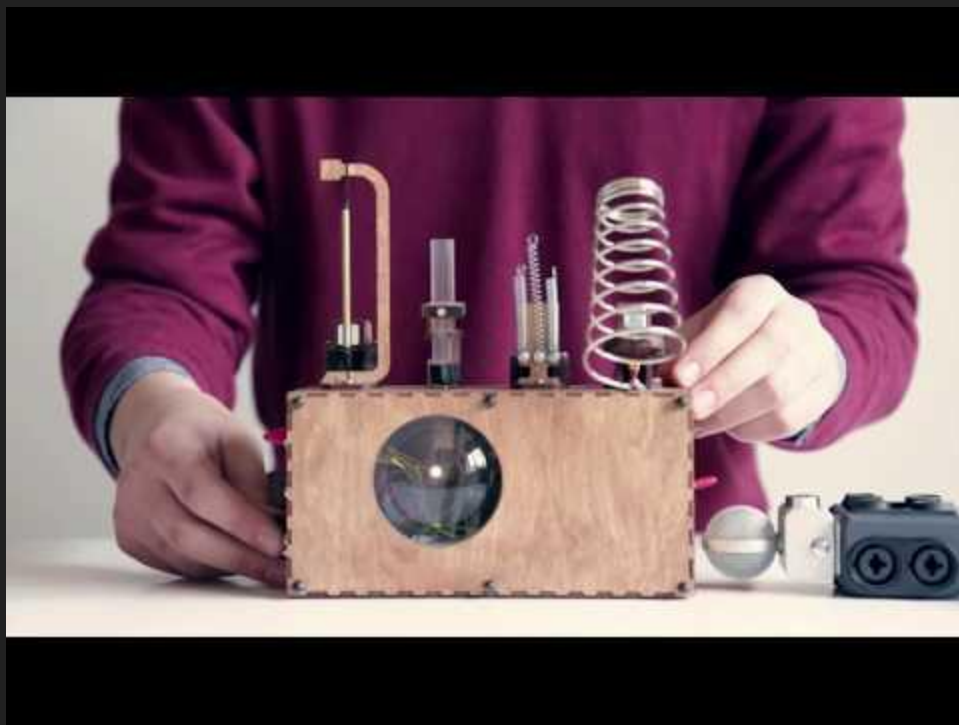

Koka Nikoladze