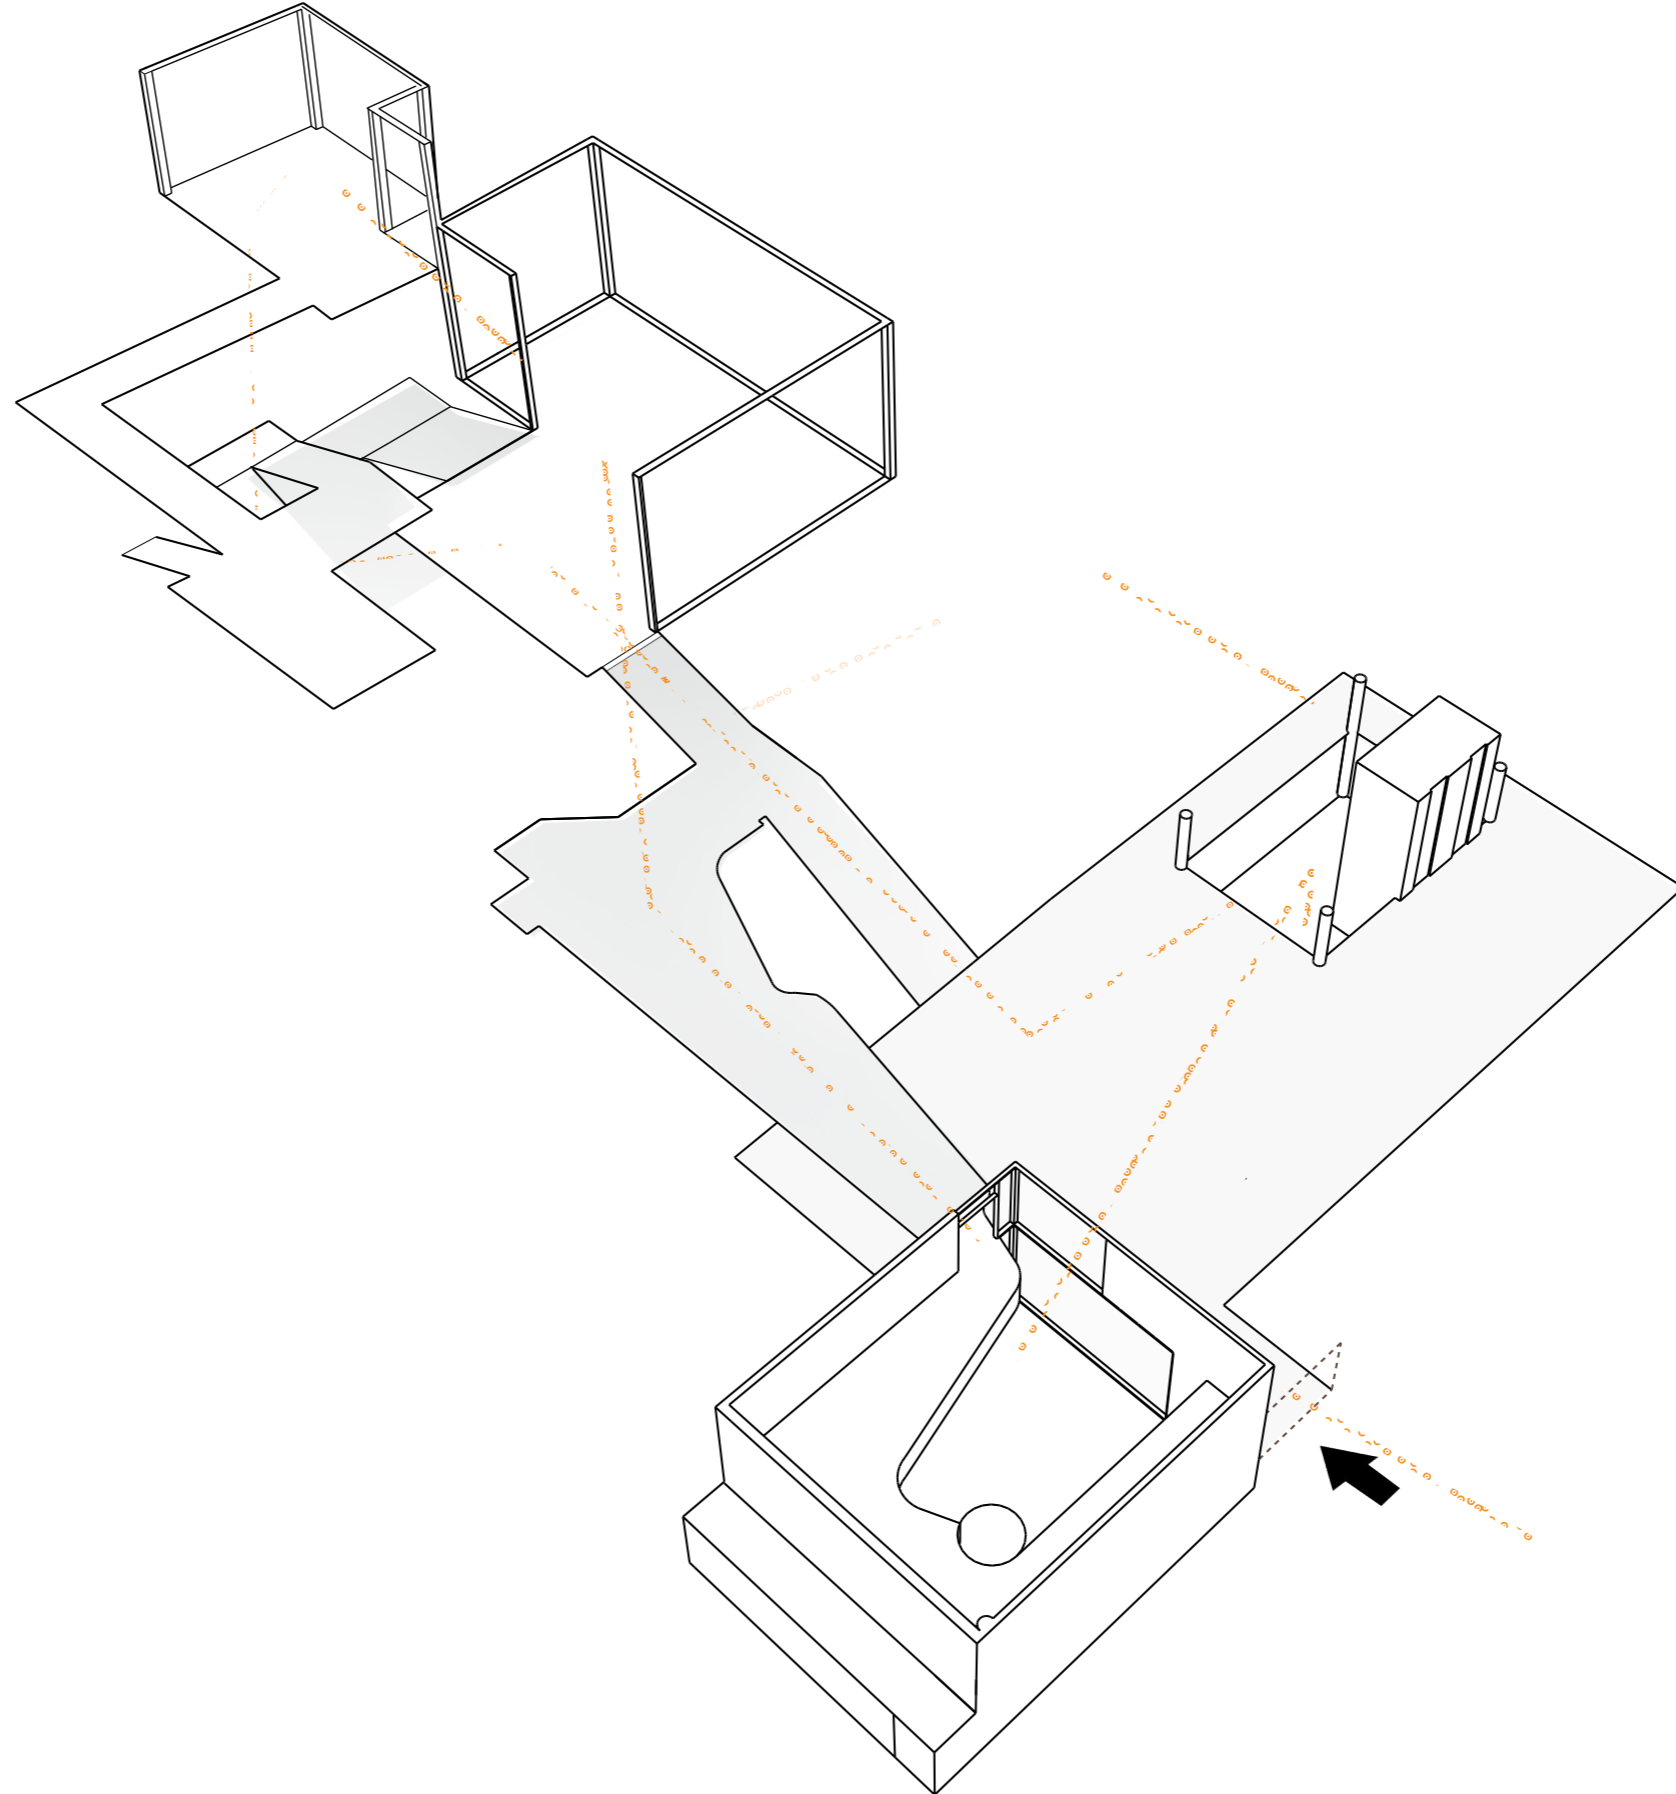

In Transition

In Transition

Exhibition of Crystal Flowers in Halls of Mirrors  
Espoo Cultural Centre  
2019

Exhibition Architecture  
Pablo Riquelme  
Markus Holste

THE TOOL

TRANSITION

THE SITE

THE SITE INTERIOR

VARIATIONS OF PRELIMINARY SPACES

FLAWS AND CONNECTION

THE FRAMEWORK