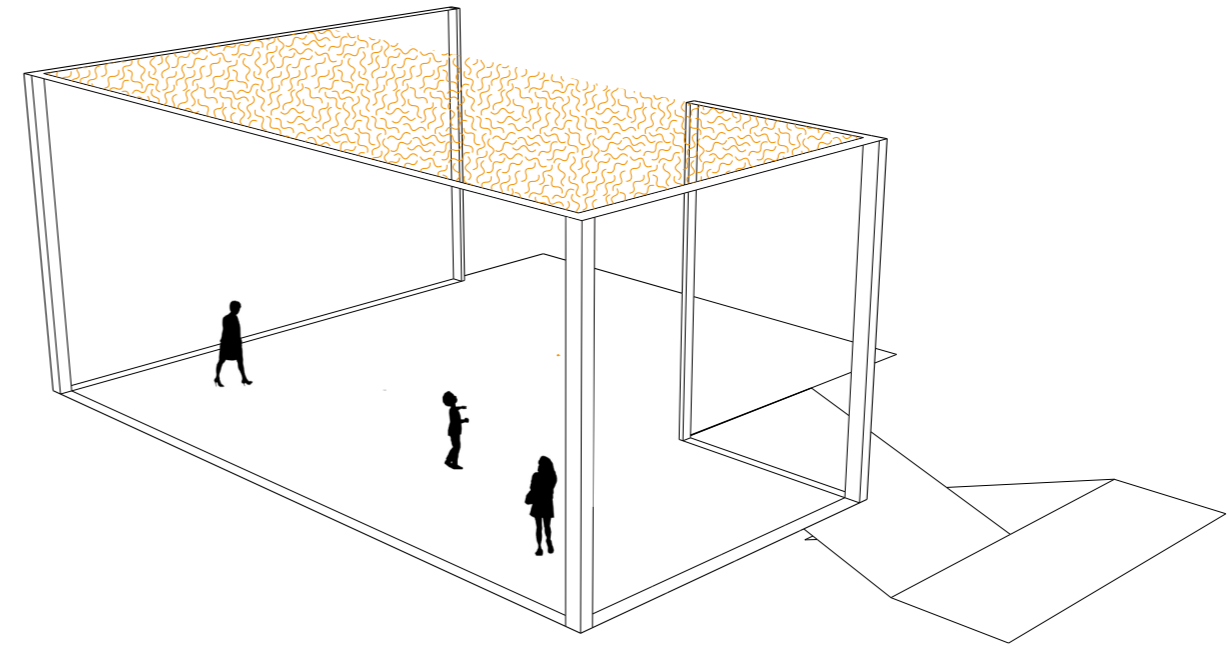

In Transition

In Transition

Exhibition of Crystal Flowers in Halls of Mirrors  
Espoo Cultural Centre  
2019

Exhibition Architecture  
Pablo Riquelme  
Markus Holste

THE TOOL

TRANSITION

THE SITE

THE SITE INTERIOR

VARIATIONS OF PRELIMINARY SPACES

FLAWS AND CONNECTION

THE FRAMEWORK