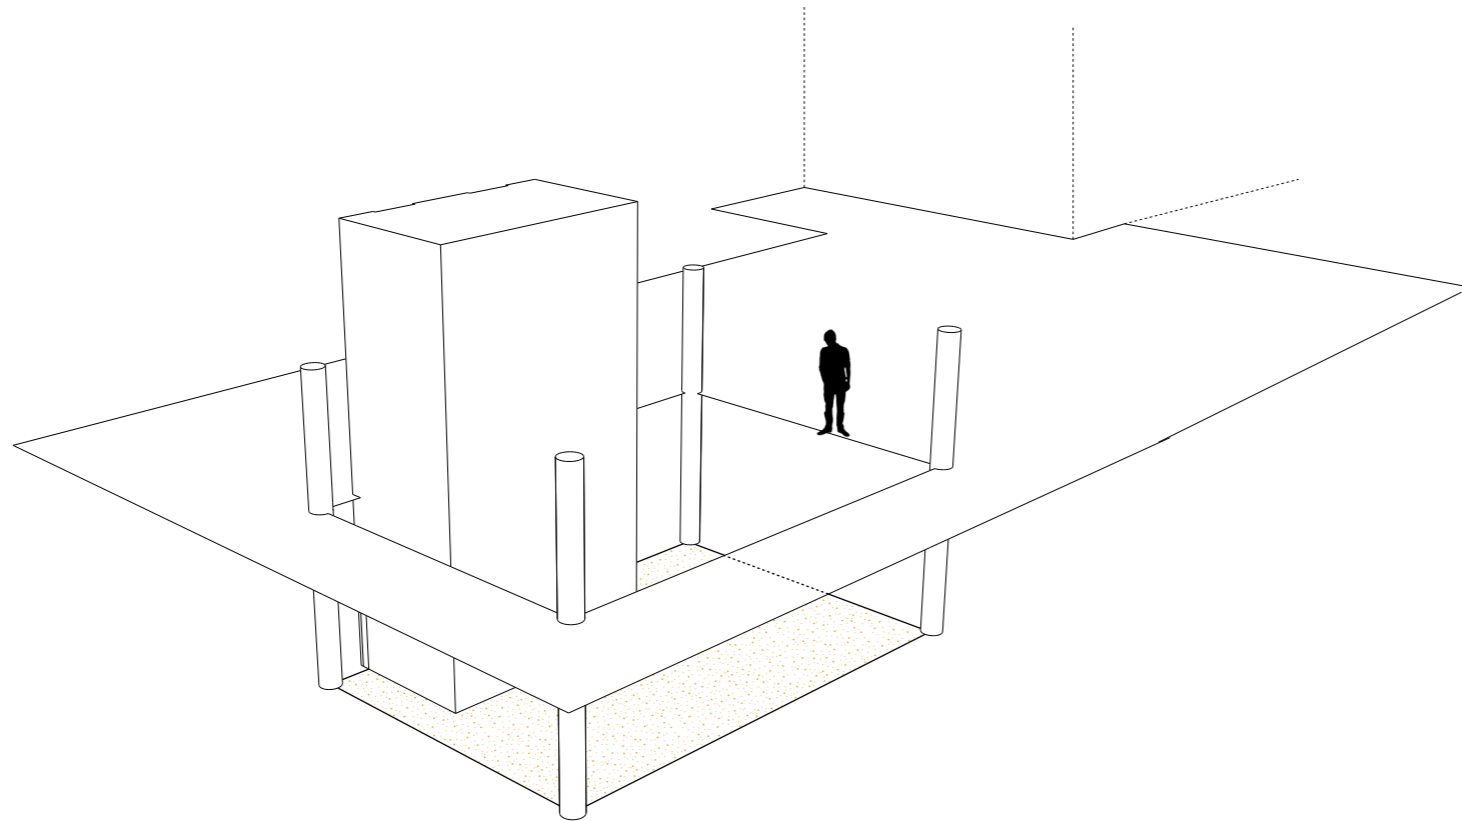

In Transition

In Transition

Exhibition of Crystal Flowers in Halls of Mirrors  
Espoo Cultural Centre  
2019

Exhibition Architecture  
Pablo Riquelme  
Markus Holste

THE TOOL

TRANSITION

THE SITE

THE SITE INTERIOR

VARIATIONS OF PRELIMINARY SPACES

FLAWS AND CONNECTION

THE FRAMEWORK