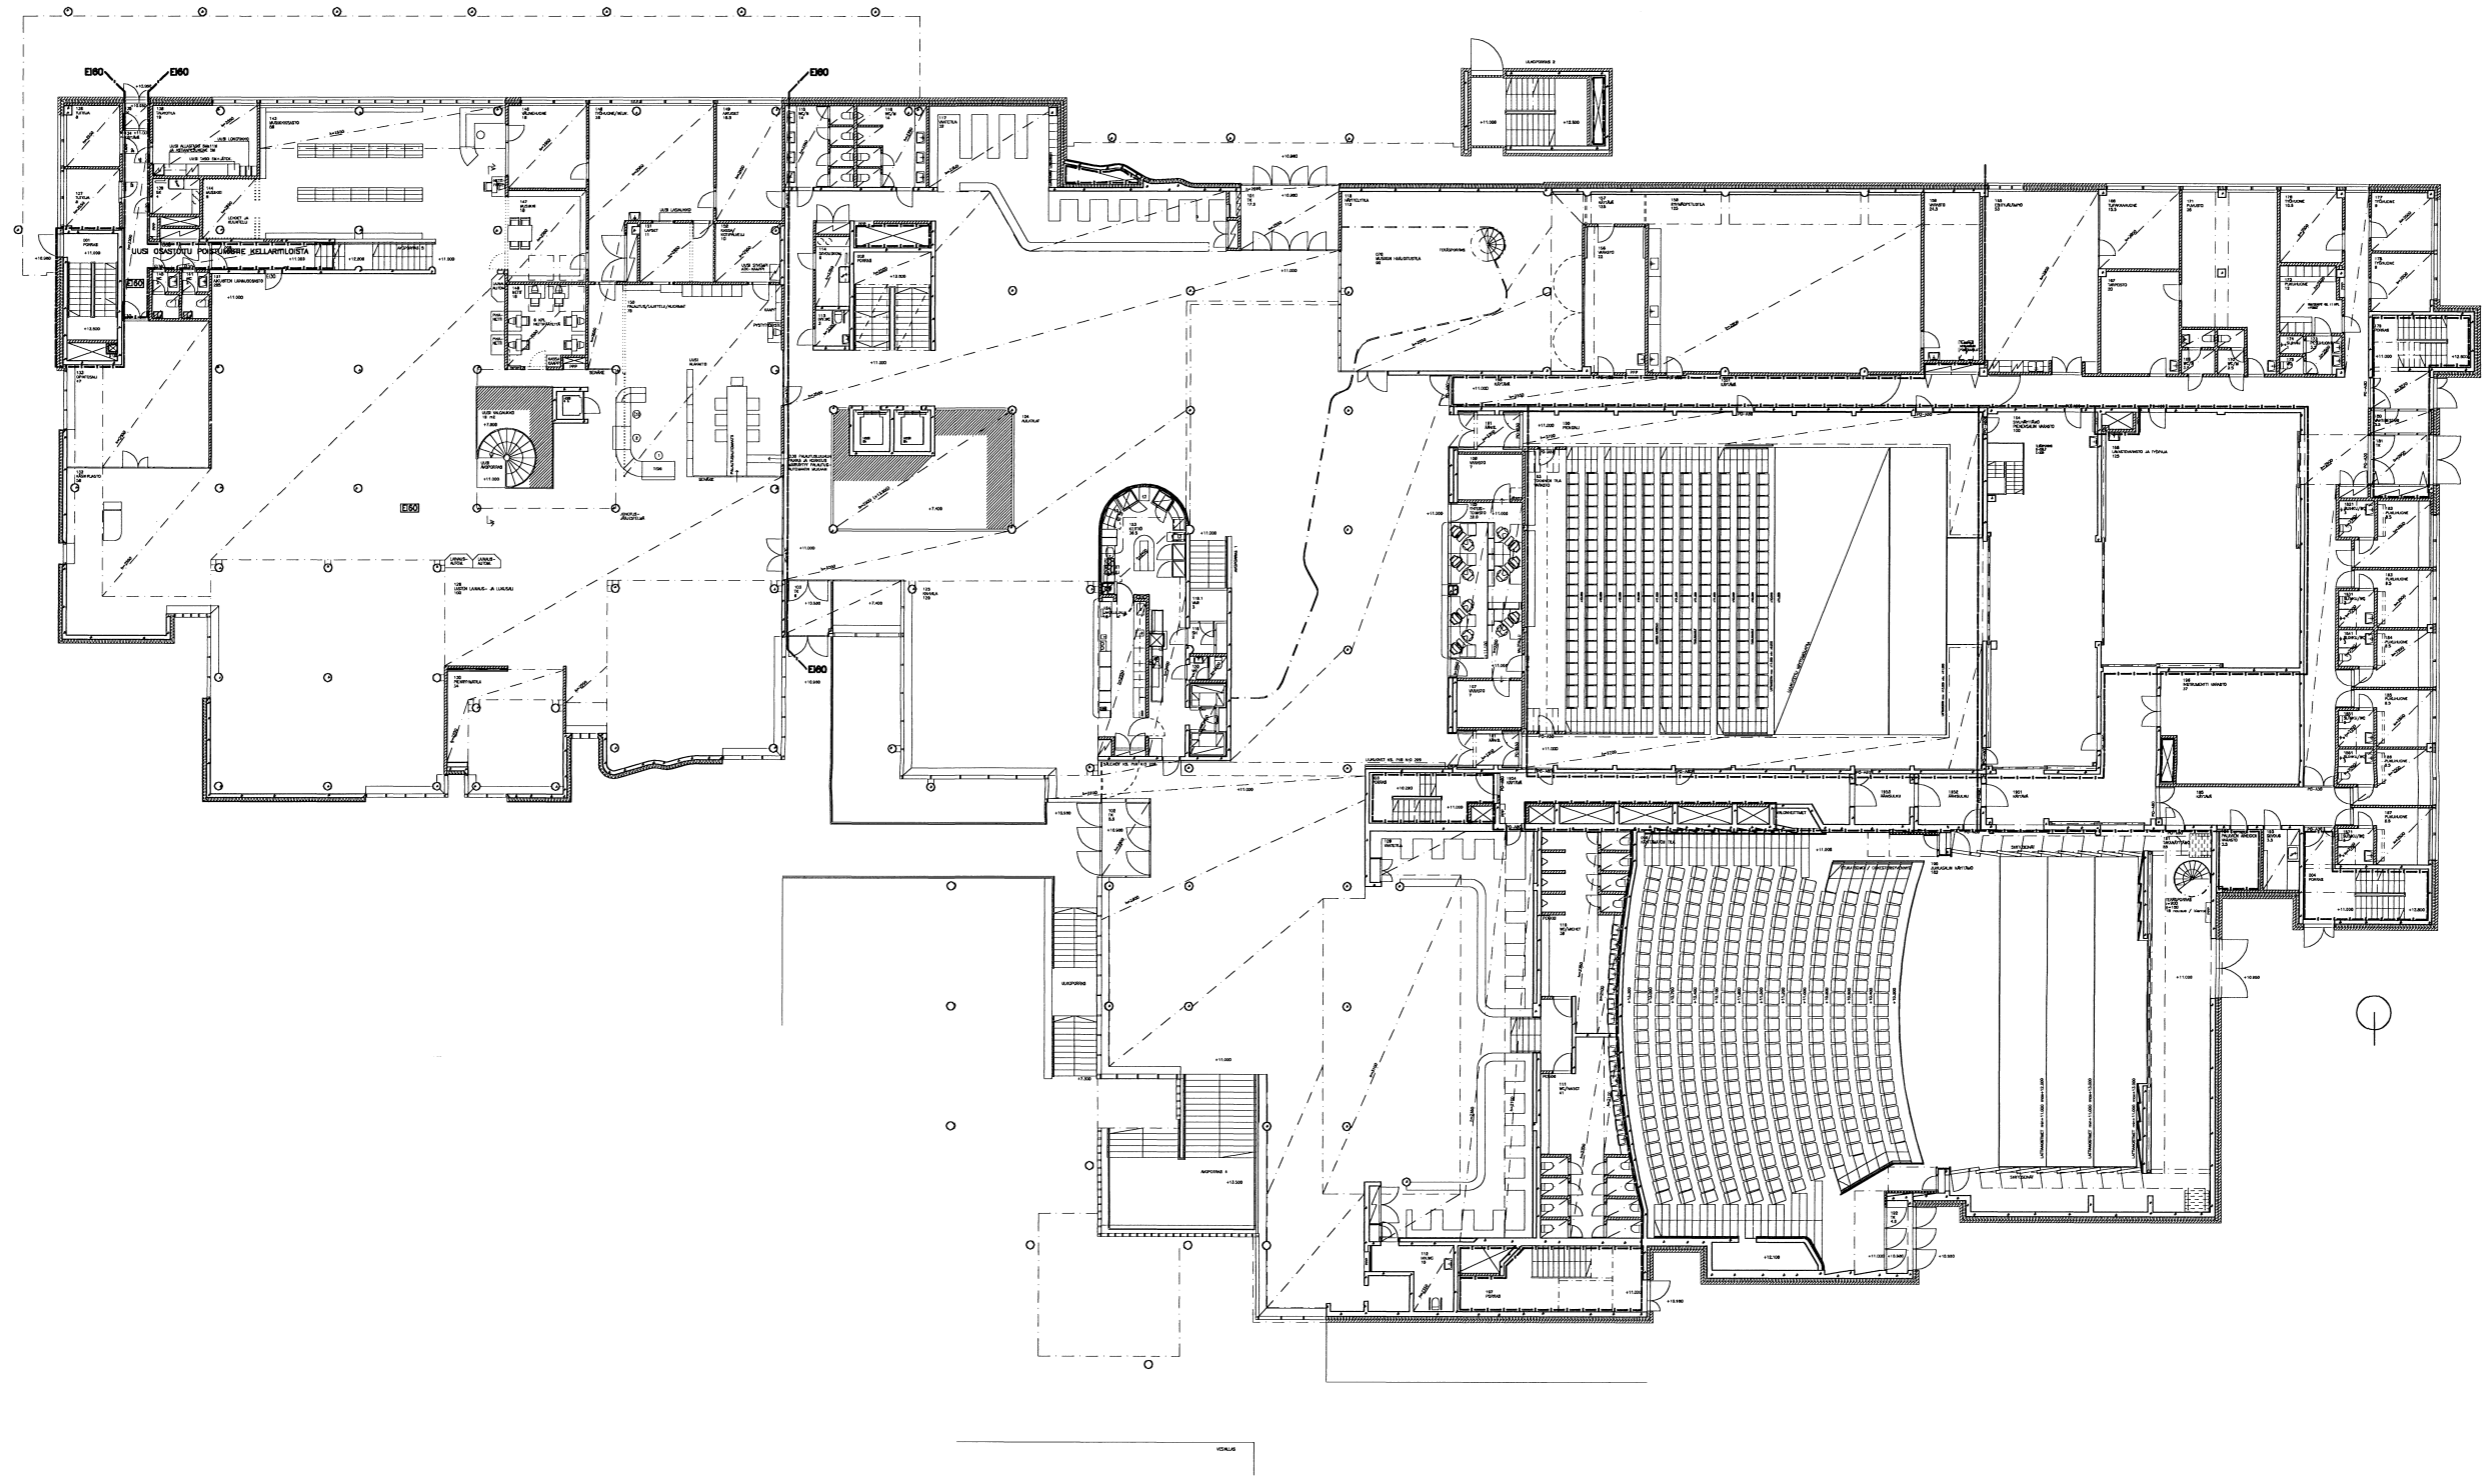

In Transition

In Transition

Exhibition of Crystal Flowers in Halls of Mirrors  
Espoo Cultural Centre  
2019

Exhibition Architecture  
Pablo Riquelme  
Markus Holste

THE TOOL

TRANSITION

THE SITE

THE SITE INTERIOR

VARIATIONS OF PRELIMINARY SPACES

FLAWS AND CONNECTION

THE FRAMEWORK