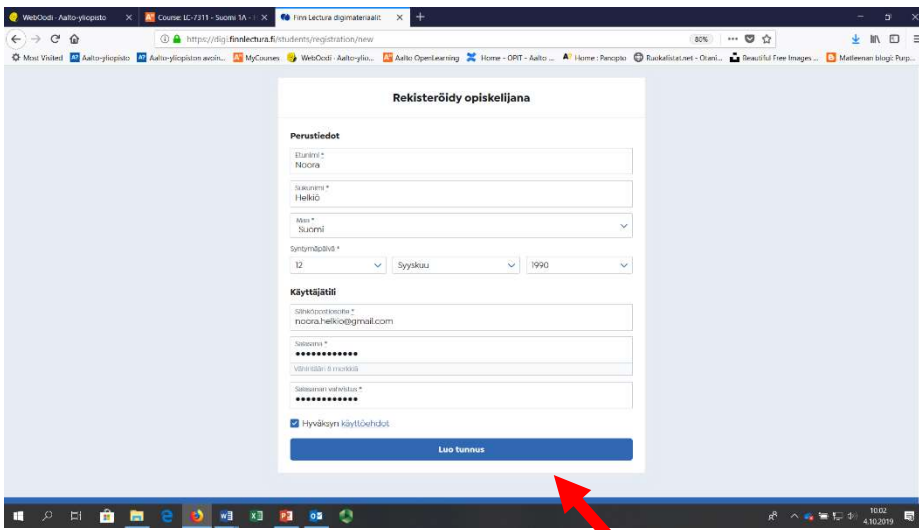

1) Click here

2) Click here

3) Click here

4) Write down your basic information and a password ('salasana').

Accept the conditions ('Hyväksyn käyttöehdot') and press create an account ('Luo tunnus').

ply@email.digi.finnlectura.fi>

10.02 (4 minuuttia sitten)

5) After creating an account, you will get an email in which you have to confirm your account ('Vahvista sähköpostiosoite') in order to access the listening material.

6) After clicking this link, you will be directed to a website. 1) In the middle of the page is a link that says "Siirry kauppaan". 2) Click the link and scroll down to find "Suomen mestari" and click the link. Then click the second picture ("äänite: suoratoisto"). 3) Then click "Lisää omiin materiaaleihin" in order to access the material. "Omat materiaalit" page is at the top of the page and that is where you can find all the materials that you have accessed.