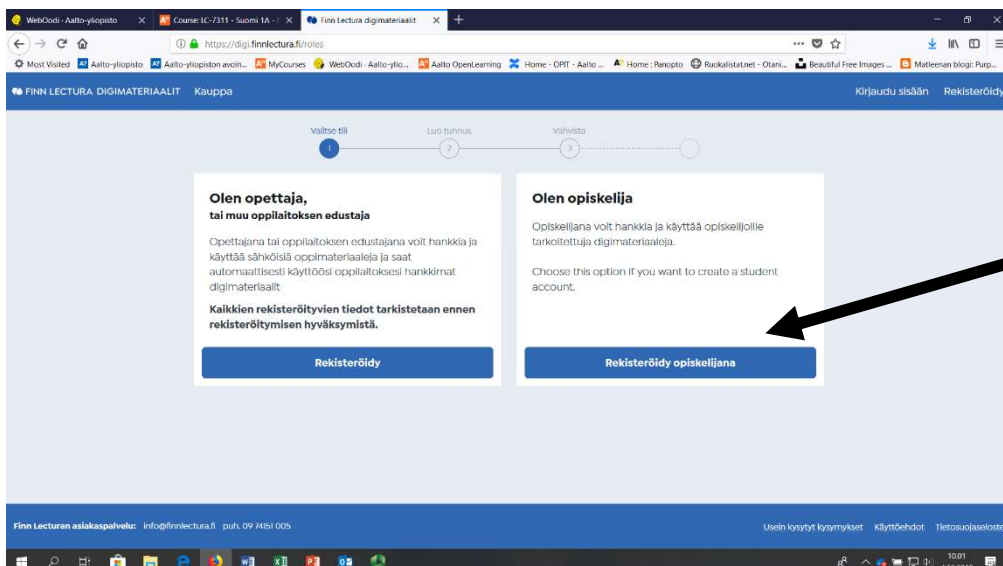

1) Click here

2) Click here

3) Click here

4) Write down your basic information and a password ('salasana').

Accept the conditions ('Hyväksyn käyttöehdot') and press create an account ('Luo tunnus').

ply@email.digi.finnlectura.fi>

10.02 (4 minuuttia sitten)

5) After creating an account, you will get an email in which you have to confirm your account ('Vahvista sähköpostiosoite') in order to access the listening material.

6) After clicking this link, you will be directed to a website. 1) In the middle of the page is a link that says "Siirry kauppaan". 2) Click the link and scroll down to find "Suomen mestari" and click the link. Then click the second picture ("äänite: suoratoisto"). 3) Then click "Lisää omiin materiaaleihin" in order to access the material. "Omat materiaalit" page is at the top of the page and that is where you can find all the materials that you have accessed.