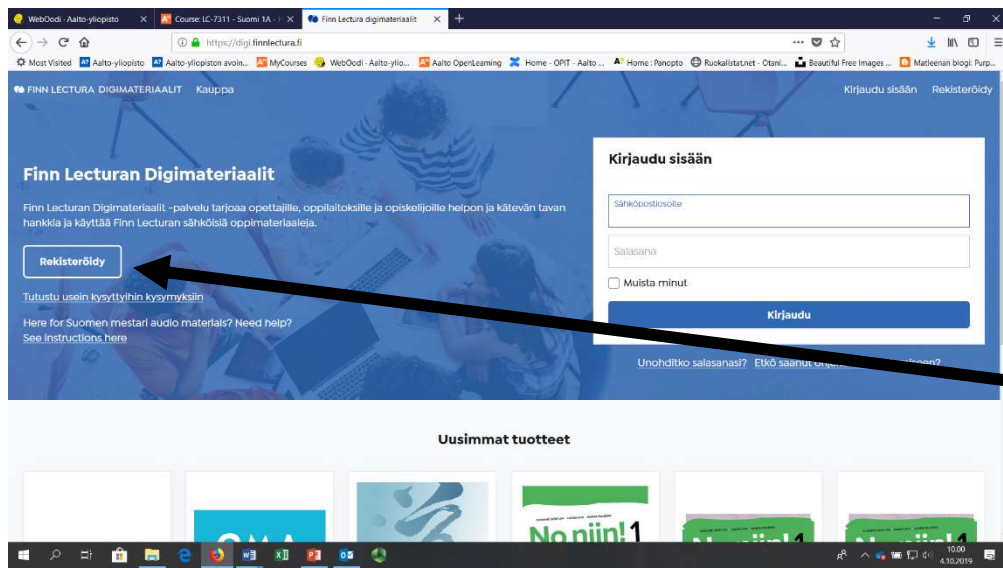

1) Click here

2) Click here

3) Click here

4) Write down your basic information and a password ('salasana').

Accept the conditions ('Hyväksyn käyttöehdot') and press create an account ('Luo tunnus').

ply@email.digi.finnlectura.fi>

10.02 (4 minuuttia sitten)

5) After creating an account, you will get an email in which you have to confirm your account ('Vahvista sähköpostiosoite') in order to access the listening material.

6) After clicking this link, you will be directed to a website. 1) In the middle of the page is a link that says "Siirry kauppaan". 2) Click the link and scroll down to find "Suomen mestari" and click the link. Then click the second picture ("äänite: suoratoisto"). 3) Then click "Lisää omiin materiaaleihin" in order to access the material. "Omat materiaalit" page is at the top of the page and that is where you can find all the materials that you have accessed.