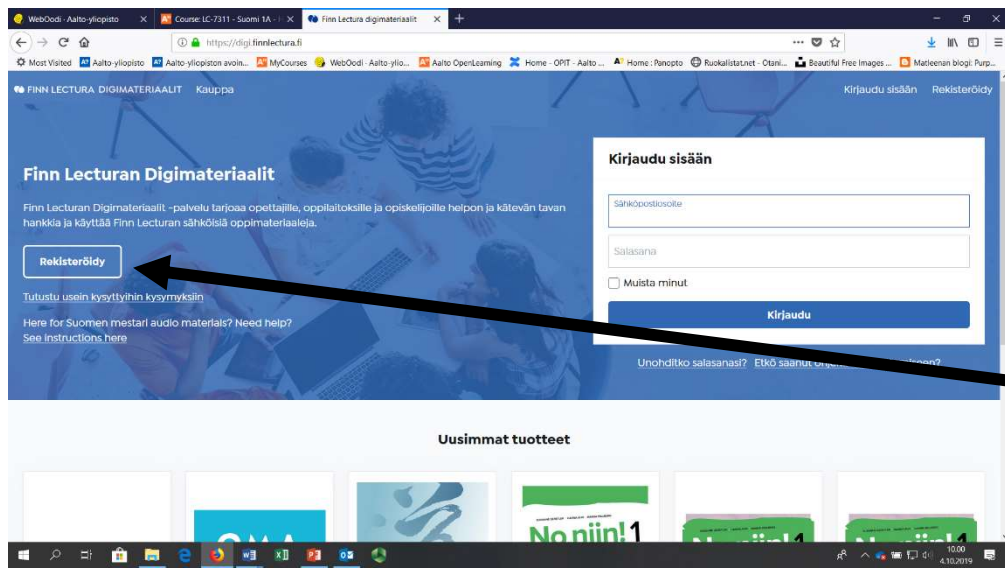

1) Click here

2) Click here

3) Click here

4) Write down your basic information and a password ('salasana').

Accept the conditions ('Hyväksyn käyttöehdot') and press create an account ('Luo tunnus').

ply@email.digi.finnlectura.fi>

10.02 (4 minuuttia sitten)

5) After creating an account, you will get an email in which you have to confirm your account ('Vahvista sähköpostiosoite') in order to access the listening material.

6) After clicking this link, you will be directed to a website. 1) In the middle of the page is a link that says "Siirry kauppaan". 2) Click the link and scroll down to find "Suomen mestari" and click the link. Then click either one of the first two pictures ("äänite: MP3", "äänite: suoratoisto"). 3) Then click "Lisää omiin materiaaleihin" in order to access the material. "Omat materiaalit" page is at the top of the page and that is where you can find all the materials that you have accessed.