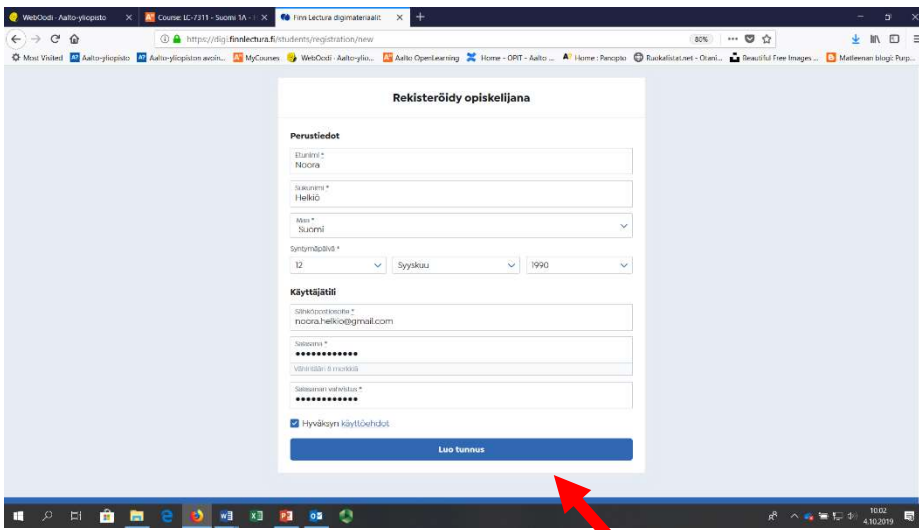

1) Click here

2) Click here

3) Click here

4) Write down your basic information and a password ('salasana').

Accept the conditions ('Hyväksyn käyttöehdot') and press create an account ('Luo tunnus').

ply@email.digi.finnlectura.fi>

10.02 (4 minuuttia sitten)

5) After creating an account, you will get an email in which you have to confirm your account ('Vahvista sähköpostiosoite') in order to access the listening material.

6) After clicking this link, you will be directed to a website. 1) In the middle of the page is a link that says "Siirry kauppaan". 2) Click the link and scroll down to find "Suomen mestari" and click the link. Then click either one of the first two pictures ("äänite: MP3", "äänite: suoratoisto"). 3) Then click "Lisää omiin materiaaleihin" in order to access the material. "Omat materiaalit" page is at the top of the page and that is where you can find all the materials that you have accessed.