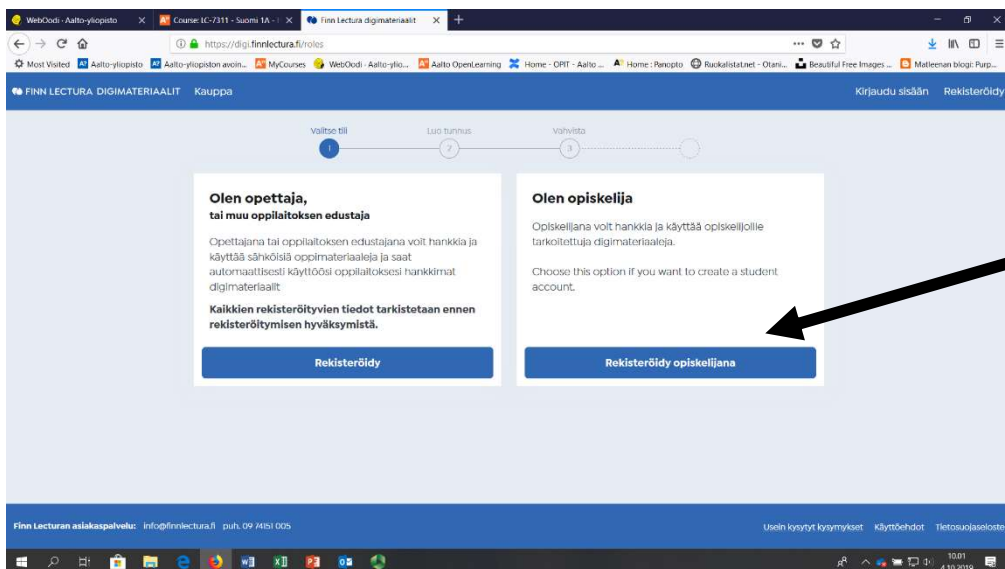

1) Click here

2) Click here

3) Click here

4) Write down your basic information and a password ('salasana').

Accept the conditions ('Hyväksyn käyttöehdot') and press create an account ('Luo tunnus').

ply@email.digi.finnlectura.fi>

10.02 (4 minuuttia sitten)

5) After creating an account, you will get an email in which you have to confirm your account ('Vahvista sähköpostiosoite') in order to access the listening material.

6) After clicking this link, you will be directed to a website. 1) In the middle of the page is a link that says "Siirry kauppaan". 2) Click the link and scroll down to find "Suomen mestari" and click the link. Then click either one of the first two pictures ("äänite: MP3", "äänite: suoratoisto"). 3) Then click "Lisää omiin materiaaleihin" in order to access the material. "Omat materiaalit" page is at the top of the page and that is where you can find all the materials that you have accessed.