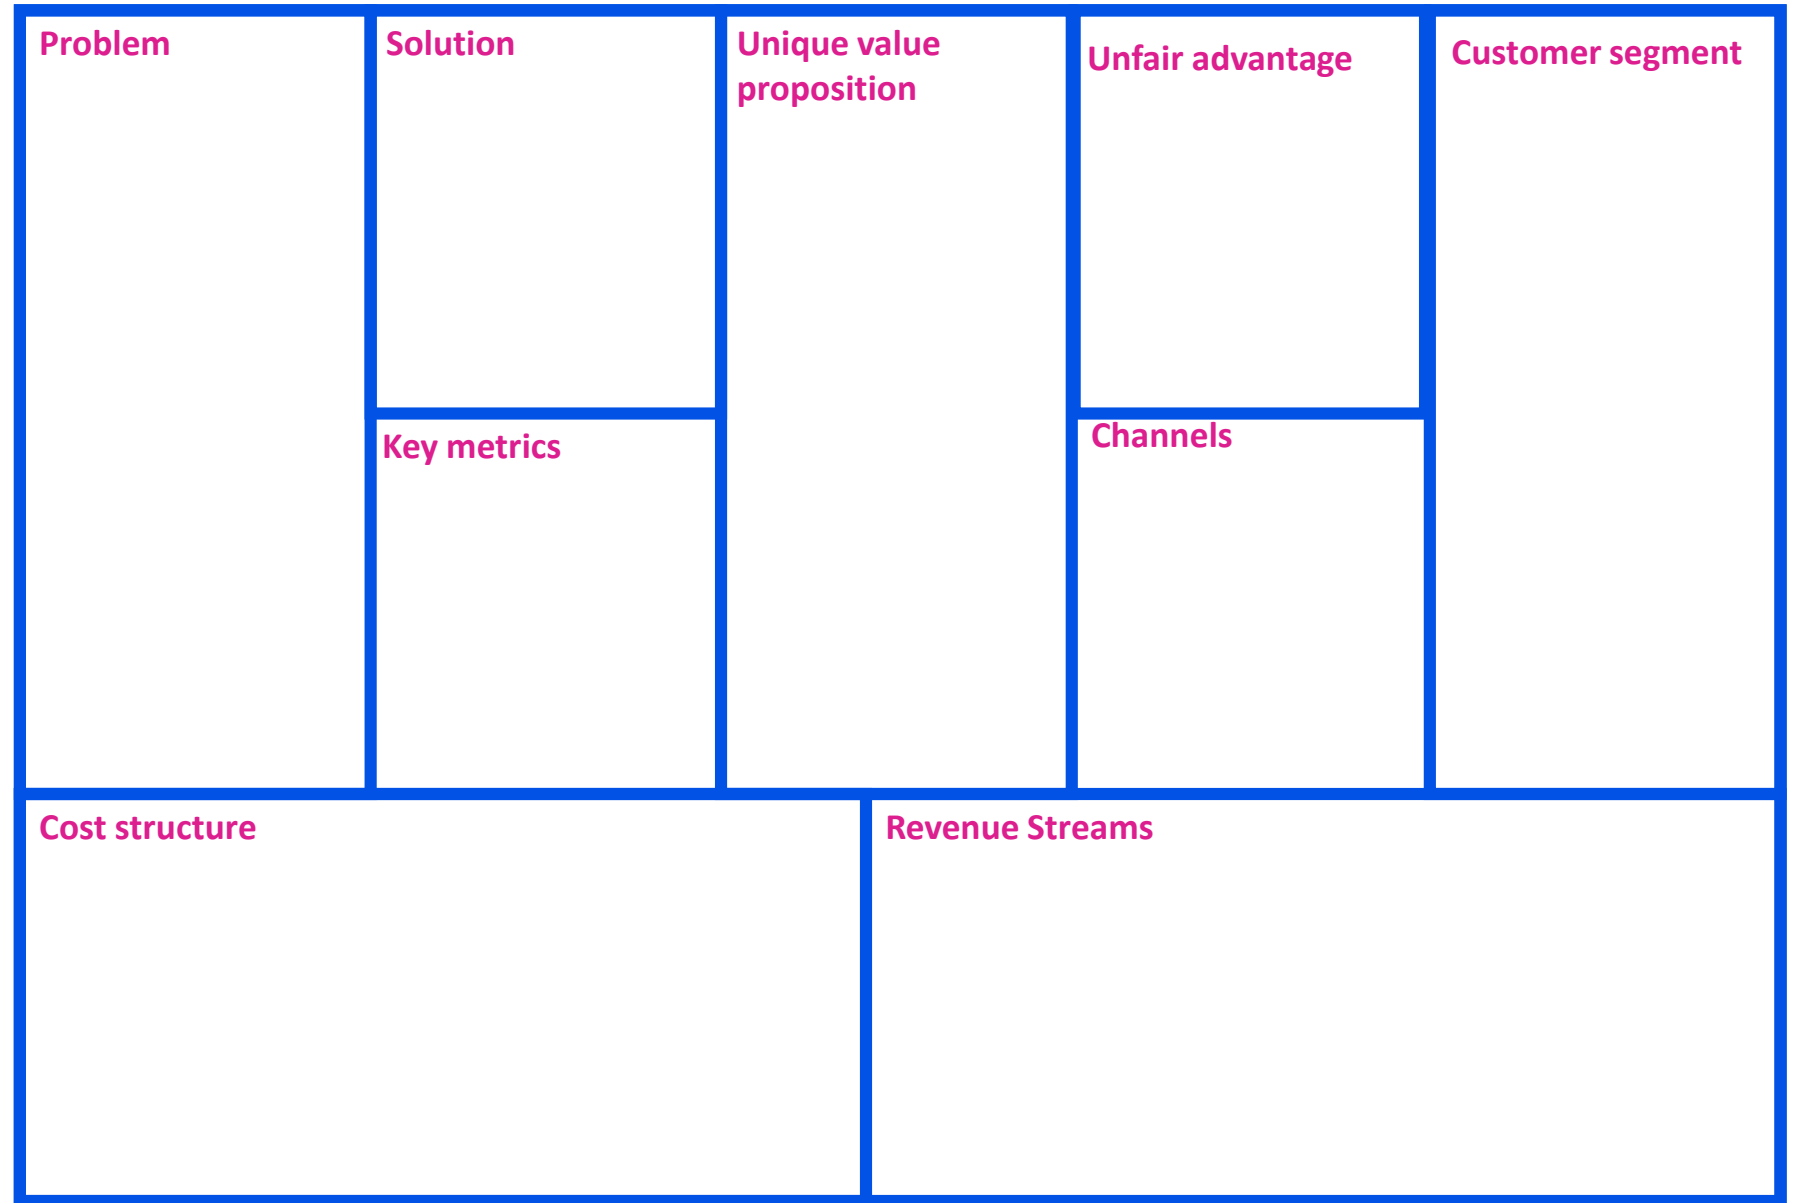

## LEAN CANVAS

adapted in 2010 by Ash  
Maurya from Business Model  
Canvas by Alexander  
Osterwalder

# Start to fill highlighted parts of Lean canvas

You will need it for COO debriefs