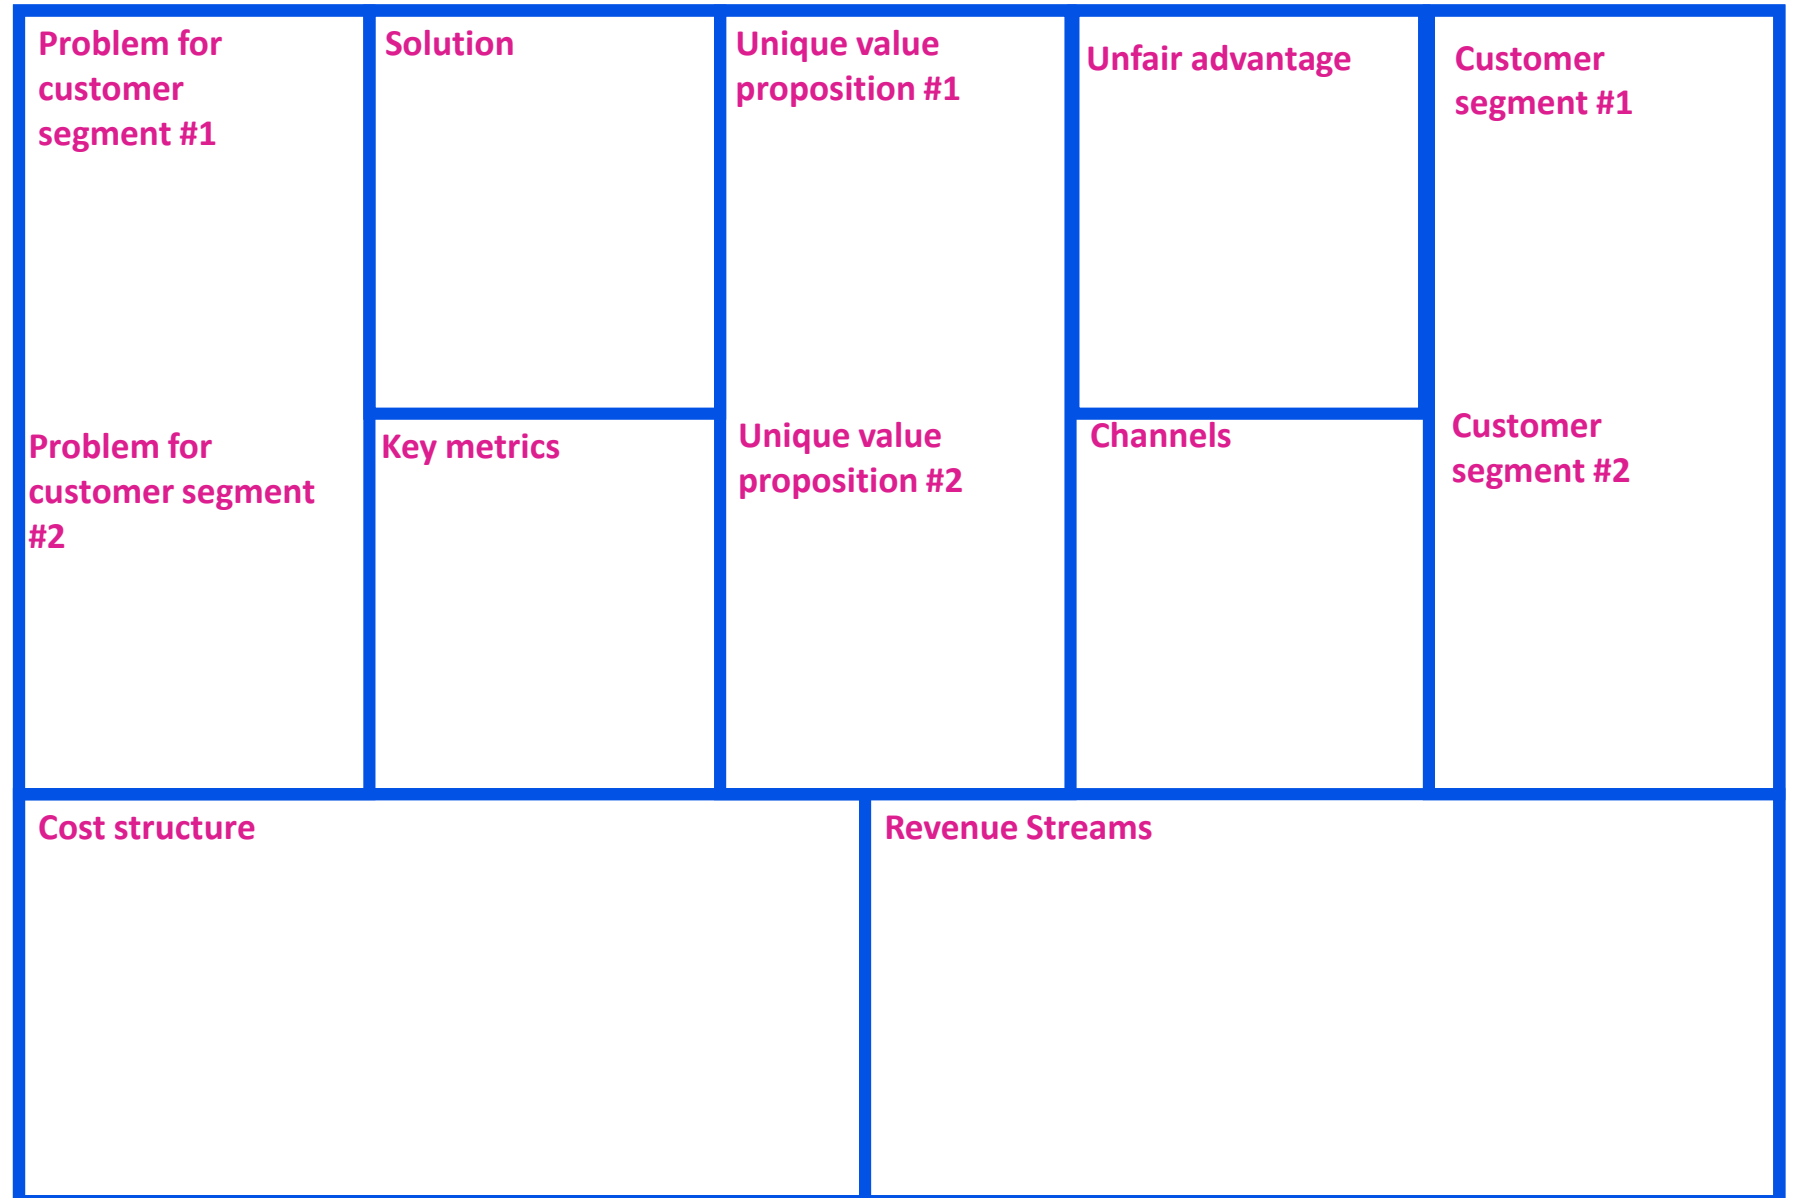

## LEAN CANVAS

adapted in 2010 by Ash  
Maurya from Business Model  
Canvas by Alexander  
Osterwalder

# Start to fill highlighted parts of Lean canvas

You will need it for COO debriefs