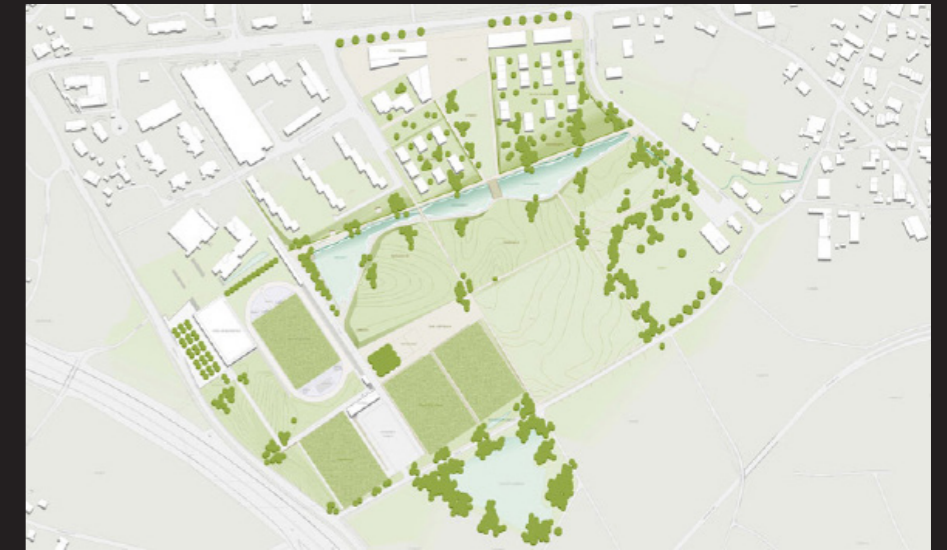

Griespark Volketswil

ASP Landscape Architects, 2009