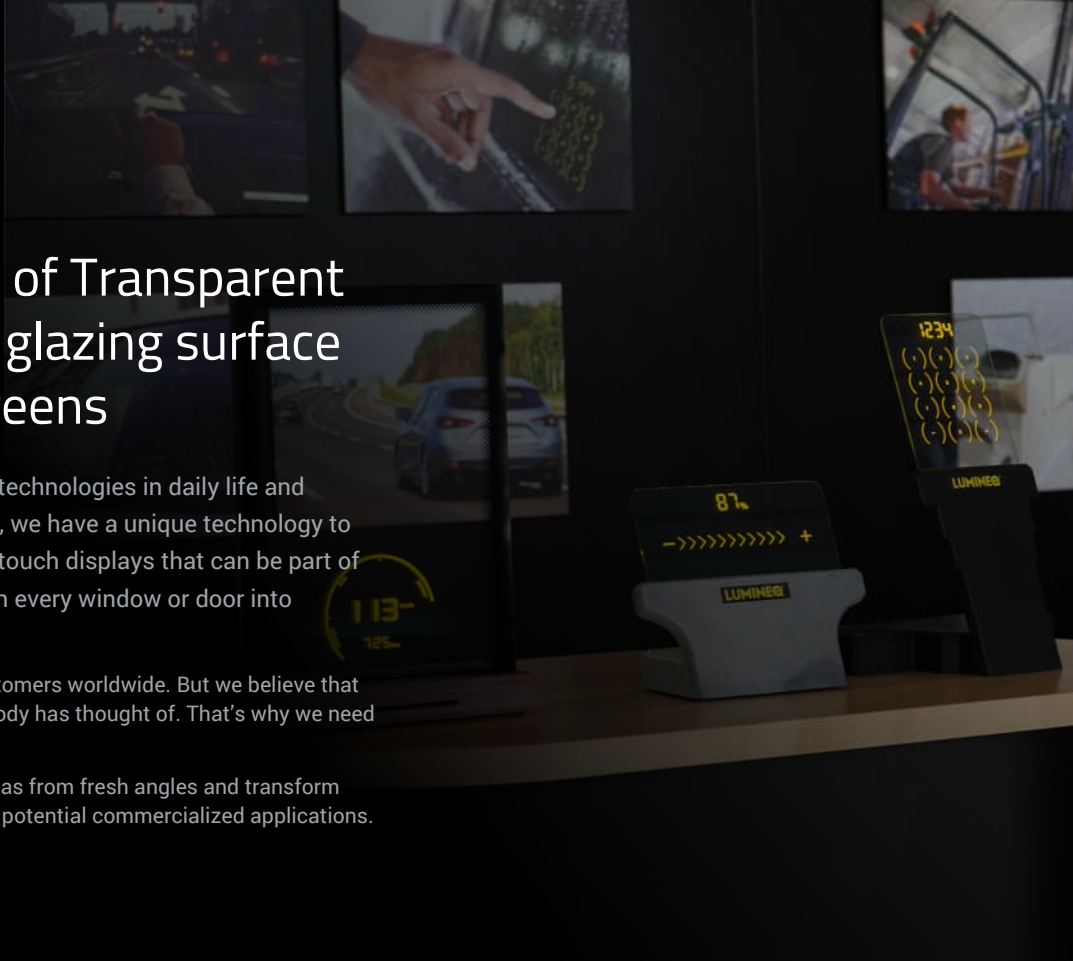

# Unleash the Magic of Transparent Displays - Turning glazing surface into interactive screens

Are you interested in applying futurist technologies in daily life and turning ideas into reality? At LUMINEQ, we have a unique technology to produce the world's most transparent touch displays that can be part of the glazing surface and potentially turn every window or door into interactive displays.

## Technology

Touch enabled transparent EL displays

- Transmission > 80%
- 360° viewing angle
- In-cell touch
- Ready to be laminated in glass or polycarbonate
- Immune to environments (vibration, shock, humidity, solar load, temperature from -60 °C to +100°C)
- Long lifetime
- Customizable segmented designs tailoring to customer needs

## Potential Applications

Our focused markets are transportation and architecture. But wherever there is a piece of glass or polycarbonate, there is a possibility to embed LUMINEQ transparent displays in it. Come to work with us to illuminate the transparent!