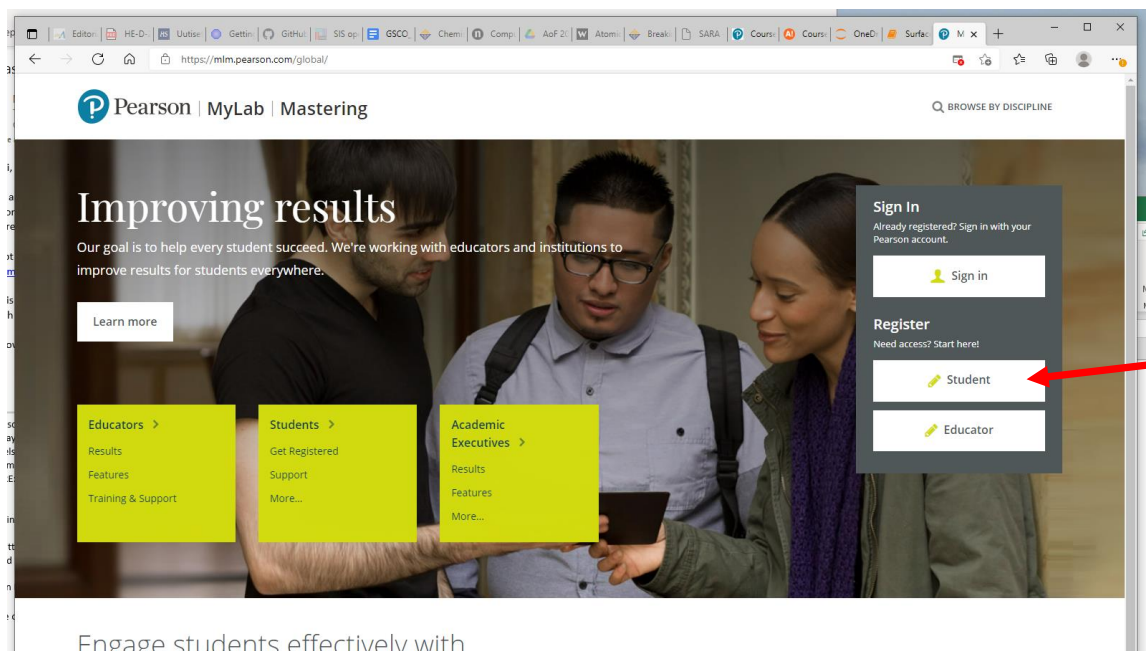

The pearson web page : **mlm.pearson.com** go to this page

Register as a Student. The course ID and access code are below

Course : **laasonen47257**

Access code: **MXERPE-CHURR-COACH-AGATE-JABOT-TUNES**

If you forgot your password