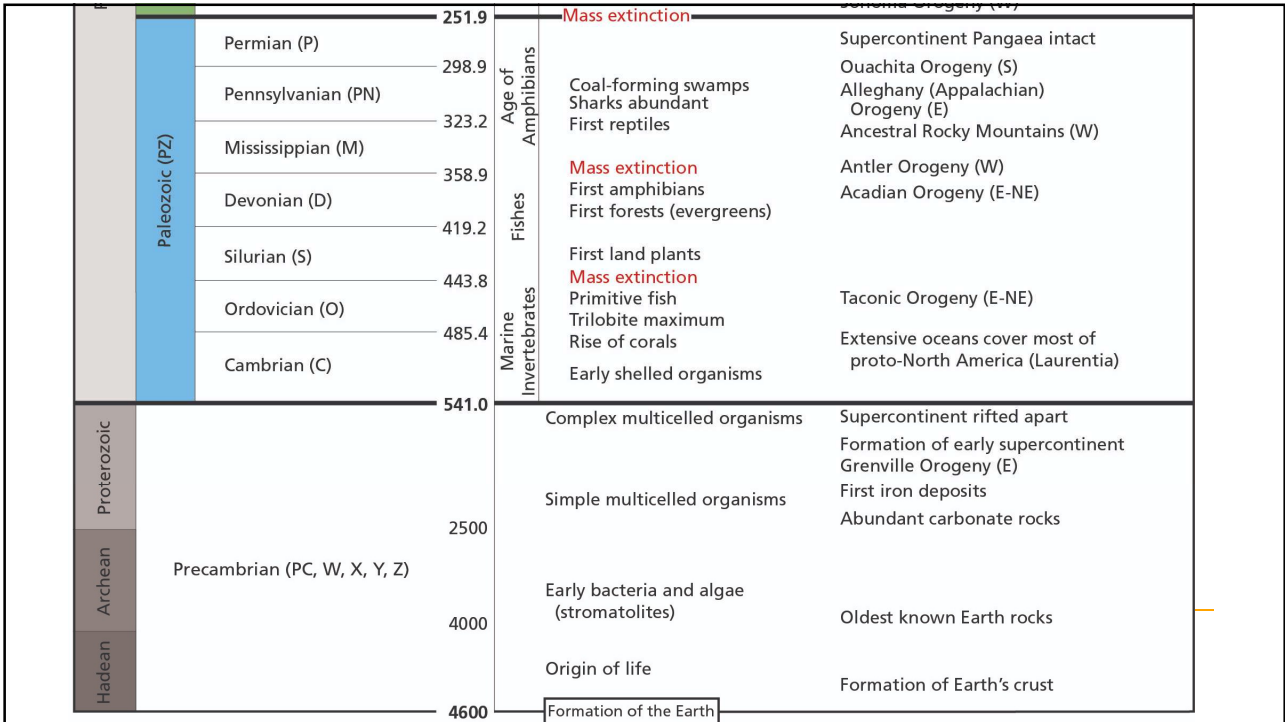

**Planetary
boundaries**

**Doughnut
economy**

**Circular
economy**

**Life cycle
approach**

Anthropocene

Hans Carl von Carlowitz

Silvicultura Oeconomica 1713

Gro Harlem Brundtland

The Brundtland Report 1987

The value of products and materials is maintained for as long as possible

Circular economy

Waste and resource use are minimised, and when a product reaches the end of its life, it is used again to create further value

(European Commission)

Let this magic mineral,
ASBESTOS,
protect the buildings
on your farm!

JM

Asbestos! The magic mineral of the Middle Ages. Today, still a "magic" mineral, fireproof, rot-proof, and practically indestructible. When combined with portland cement it is manufactured into products which are especially important on the farm, because they provide permanent protection against fire, weather, and wear. Read this folder. Learn how to put this magic mineral to work on your farm.

Dutch Boy Flat Wall Paint is convenient, ready-mixed white-lead for interior walls. The painter using this material produces a soft, dull-finished surface, which washes like porcelain. Easily tinted any color you want.