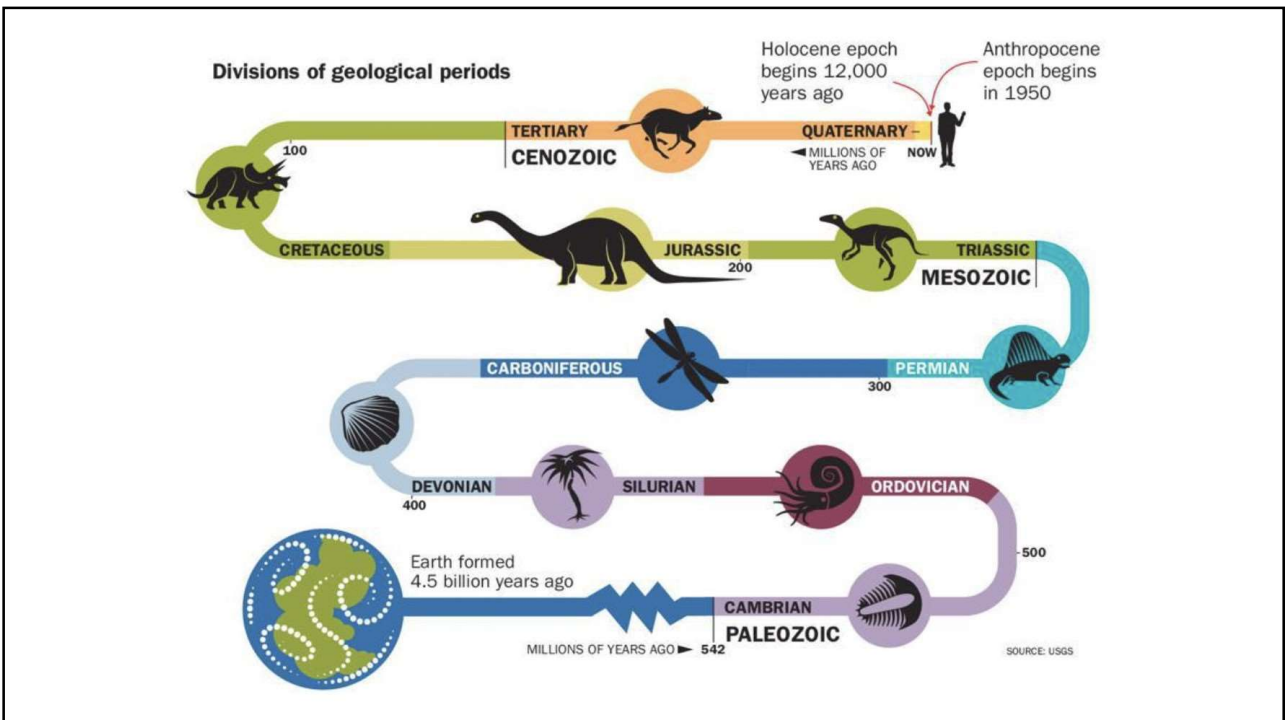

**Planetary
boundaries**

**Doughnut
economy**

**Circular
economy**

**Life cycle
approach**

Anthropocene

Hans Carl von Carlowitz

Silvicultura Oeconomica 1713

Gro Harlem Brundtland

The Brundtland Report 1987

The value of products and materials is maintained for as long as possible

Circular economy

Waste and resource use are minimised, and when a product reaches the end of its life, it is used again to create further value

(European Commission)

Let this magic mineral,
ASBESTOS,
protect the buildings
on your farm!

JM

Asbestos! The magic mineral of the Middle Ages. Today, still a "magic" mineral, fireproof, rot-proof, and practically indestructible. When combined with portland cement it is manufactured into products which are especially important on the farm, because they provide permanent protection against fire, weather, and wear. Read this folder. Learn how to put this magic mineral to work on your farm.

Dutch Boy Flat Wall Paint is convenient, ready-mixed white-lead for interior walls. The painter using this material produces a soft, dull-finished surface, which washes like porcelain. Easily tinted any color you want.