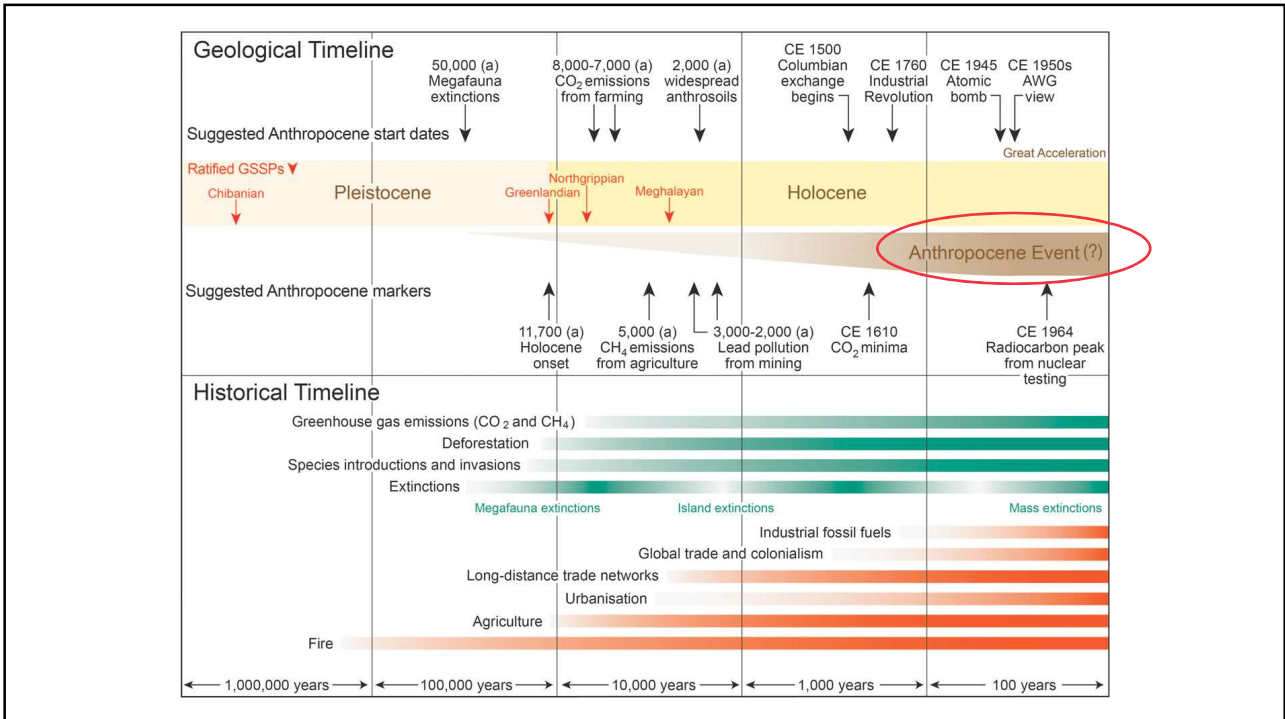

**Planetary
boundaries**

**Doughnut
economy**

**Circular
economy**

**Life cycle
approach**

Anthropocene

Hans Carl von Carlowitz

Silvicultura Oeconomica 1713

Gro Harlem Brundtland

The Brundtland Report 1987

The value of products and materials is maintained for as long as possible

Circular economy

Waste and resource use are minimised, and when a product reaches the end of its life, it is used again to create further value

(European Commission)

Let this magic mineral,
ASBESTOS,
protect the buildings
on your farm!

JM

Asbestos! The magic mineral of the Middle Ages. Today, still a "magic" mineral, fireproof, rot-proof, and practically indestructible. When combined with portland cement it is manufactured into products which are especially important on the farm, because they provide permanent protection against fire, weather, and wear. Read this folder. Learn how to put this magic mineral to work on your farm.

Dutch Boy Flat Wall Paint is convenient, ready-mixed white-lead for interior walls. The painter using this material produces a soft, dull-finished surface, which washes like porcelain. Easily tinted any color you want.