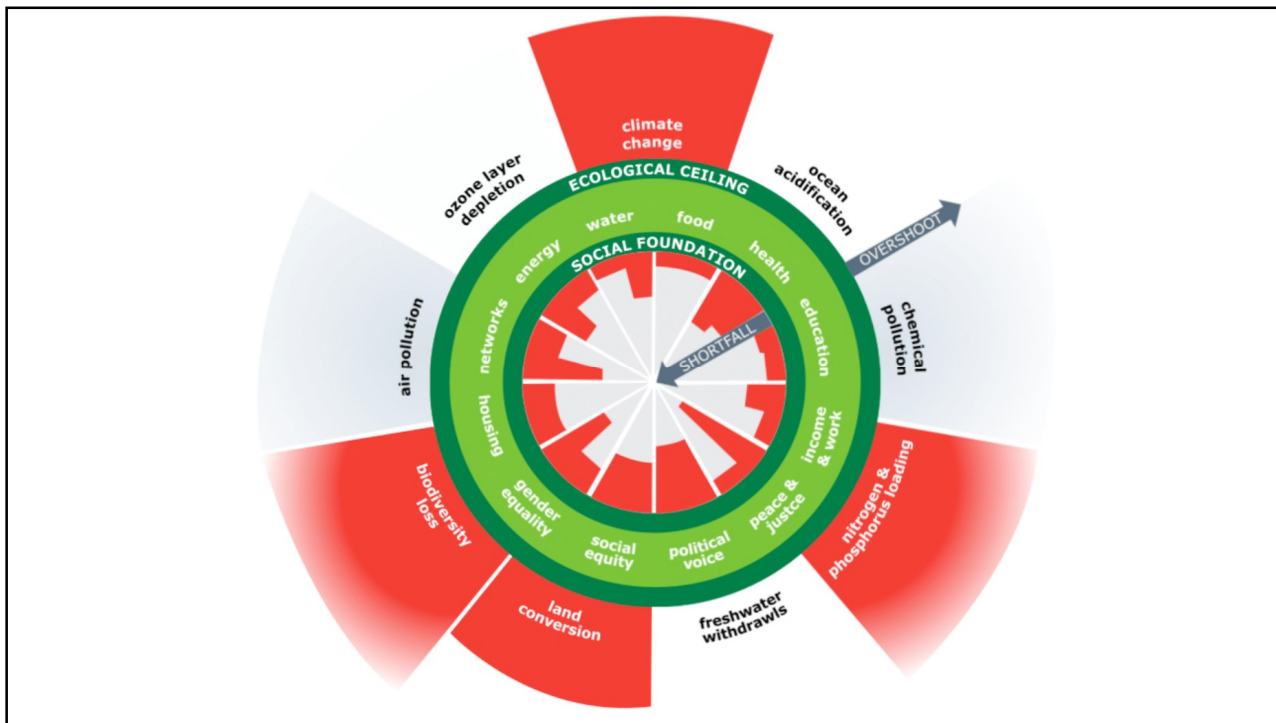

**Planetary
boundaries**

**Doughnut
economy**

**Circular
economy**

**Life cycle
approach**

Anthropocene

Hans Carl von Carlowitz

Silvicultura Oeconomica 1713

Gro Harlem Brundtland

The Brundtland Report 1987

The value of products and materials is maintained for as long as possible

Circular economy

Waste and resource use are minimised, and when a product reaches the end of its life, it is used again to create further value

Dutch Boy Flat Wall Paint is convenient, ready-mixed white-lead for interior walls. The painter using this material produces a soft, dull-finished surface, which washes like porcelain. Easily tinted any color you want.

Manufactured by
NATIONAL LEAD COMPANY

Sold by **Arthur C. Taber, Middlebury**

Some concepts related to sustainability

Sustainable
development
goals

Planetary
boundaries

Doughnut
economy

Circular
economy

Life cycle
approach