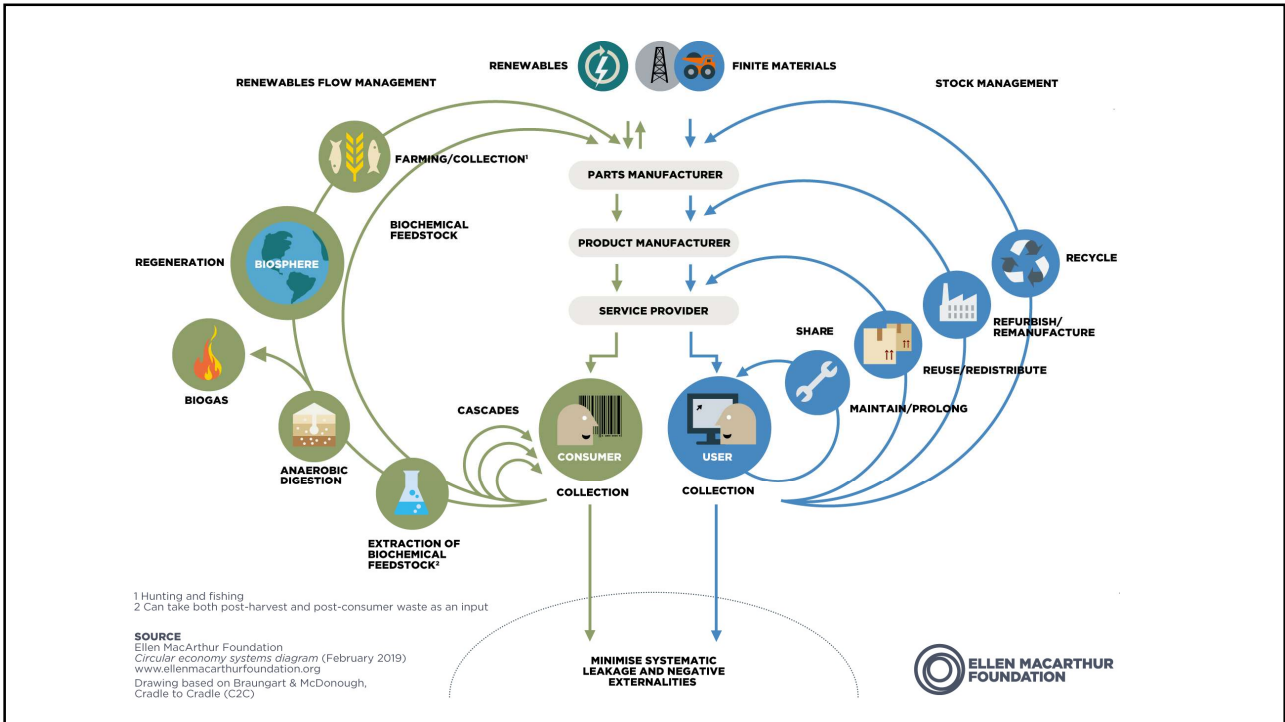

**Planetary
boundaries**

**Doughnut
economy**

**Circular
economy**

**Life cycle
approach**

Anthropocene

Hans Carl von Carlowitz

Silvicultura Oeconomica 1713

Gro Harlem Brundtland

The Brundtland Report 1987

The value of products and materials is maintained for as long as possible

Circular economy

Waste and resource use are minimised, and when a product reaches the end of its life, it is used again to create further value

(European Commission)

Let this magic mineral,
ASBESTOS,
protect the buildings
on your farm!

JM

Asbestos! The magic mineral of the Middle Ages. Today, still a "magic" mineral, fireproof, rot-proof, and practically indestructible. When combined with portland cement it is manufactured into products which are especially important on the farm, because they provide permanent protection against fire, weather, and wear. Read this folder. Learn how to put this magic mineral to work on your farm.

Manufactured by
NATIONAL LEAD COMPANY

Sold by **Arthur C. Taber, Middlebury**

Some concepts related to sustainability

Sustainable
development
goals

Planetary
boundaries

Doughnut
economy

Circular
economy

Life cycle
approach