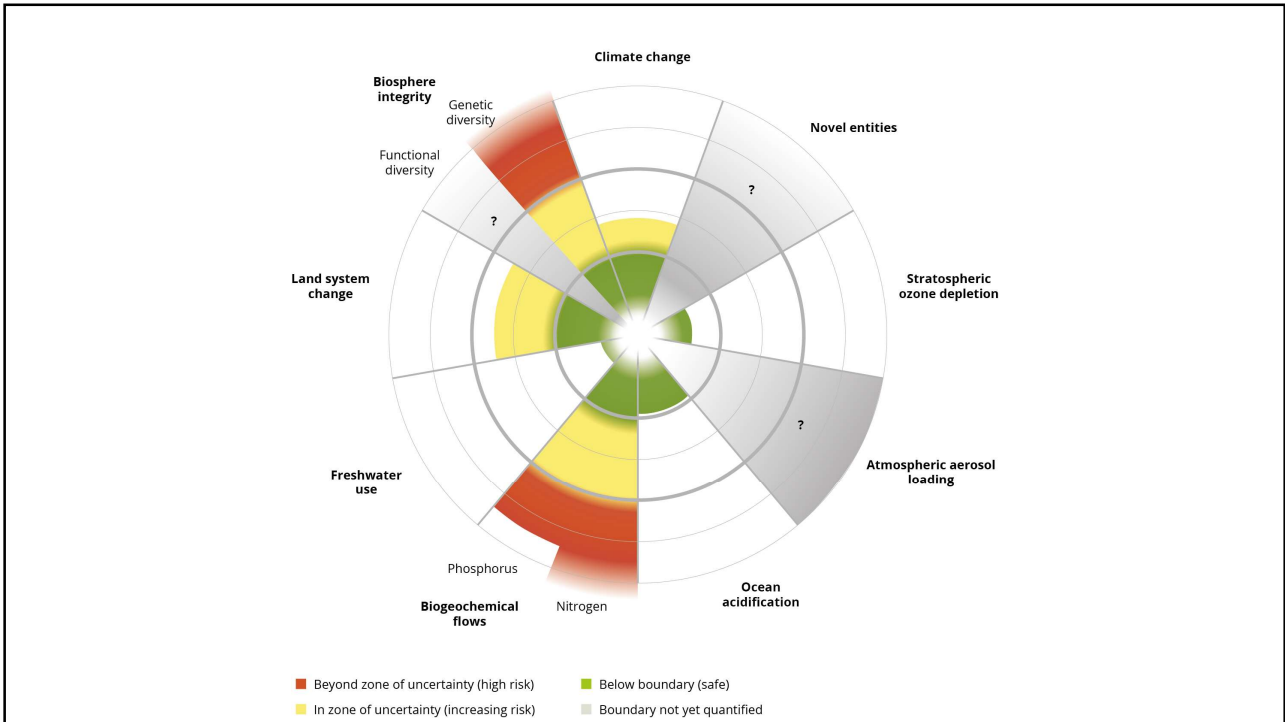

**Planetary
boundaries**

**Doughnut
economy**

**Circular
economy**

**Life cycle
approach**

Anthropocene

Hans Carl von Carlowitz

Silvicultura Oeconomica 1713

Gro Harlem Brundtland

The Brundtland Report 1987

The value of products and materials is maintained for as long as possible

Circular economy

Waste and resource use are minimised, and when a product reaches the end of its life, it is used again to create further value

Dutch Boy Flat Wall Paint is convenient, ready-mixed white-lead for interior walls. The painter using this material produces a soft, dull-finished surface, which washes like porcelain. Easily tinted any color you want.

Anthropocene

Reflect in groups:
Which aspects of sustainability do you consider most important? Why?