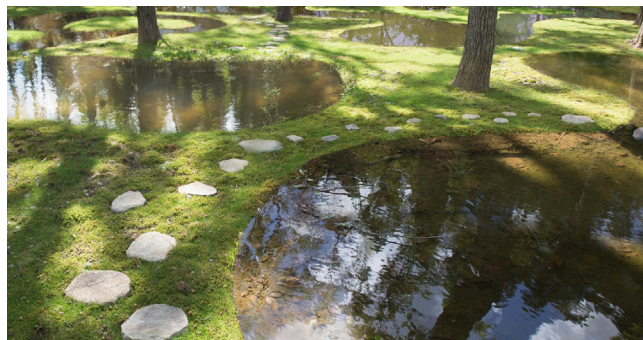

FLOATING NATURE

Copenhagen Harbour Bath

BIG

Link:

<https://www.archdaily.com/11216/copenhagen-harbour-bath-plot>

The Floating Piers

Christo Vladimirov Javacheff

Link:

<https://christojeanneclaude.net/artworks/the-floating-piers/>

POND

Water garden
Junya Ishigami

Link:

<https://www.dezeen.com/2019/10/24/junya-ishigami-art-biotop-water-garden-obel-award/>

LIGHT

Plaza of Kanagawa Institution of Technology
Junya Ishigami