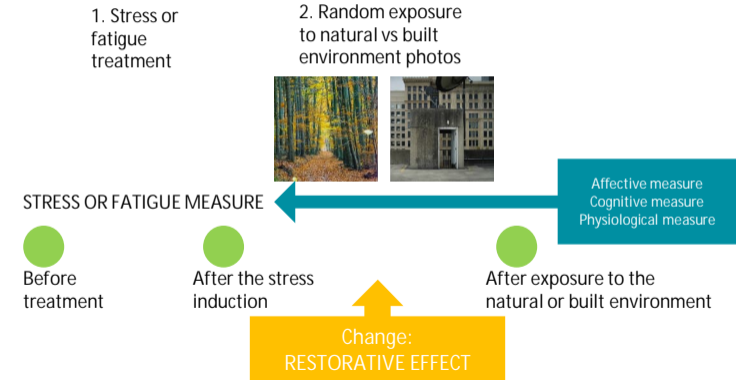

Measuring the perceived restorative potential of environments

An operationalization of Attention Restoration Theory:

Perceived restorativeness scale (PRS) (Hartig, Korpela, Evans & Gärling, 1996, 1997)

- My attention is drawn to many interesting things
  → Fascination
- There is much going on
  → Extent/ coherence
- Spending time here gives me a break from my day-to-day routine
  → Being away
- I can do things I like here
  → Compatibility

Experimental paradigm in restorative environments research