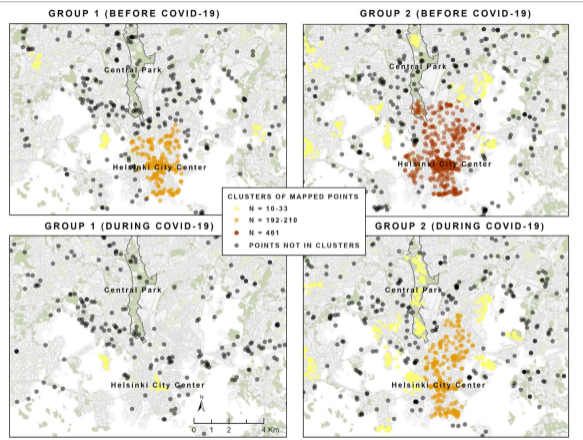

How green area use changed before vs during COVID?

Korpilo, S. Kajosaari, A. Rinne, T. Hasanzadeh, K. Raymond, C. & Kyttä, M. (2021) Coping With Crisis: Green Space Use in Helsinki Before and During the COVID-19 Pandemic. *Frontiers in Sustainable Cities*, Vol 3, article 7.

COVID NEW WAYS OF USING GREEN AREAS

How the urban dwellers of four Nordic cities used green areas during COVID?

Fagerholm, N. Samuelsson, K. Eilola, S. et. al. (2023) Analysis of pandemic outdoor recreation and green infrastructure in Nordic cities to enhance urban resilience. Accepted to be published in *npj Urban Sustainability*.