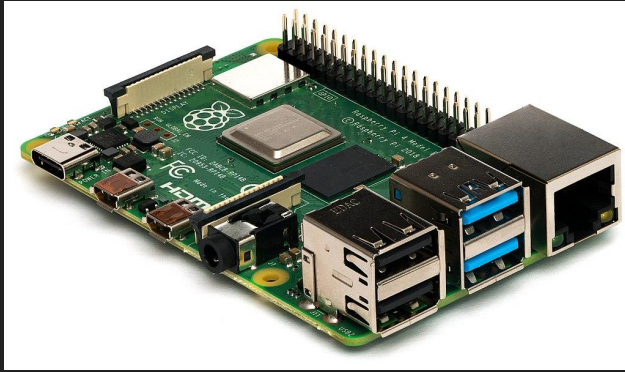

Bela

Building a lightsaber with PureData and Bela!

ATMEGA

ATTINY

Raspberry Pi

Arduino UNO

Beaglebone Black