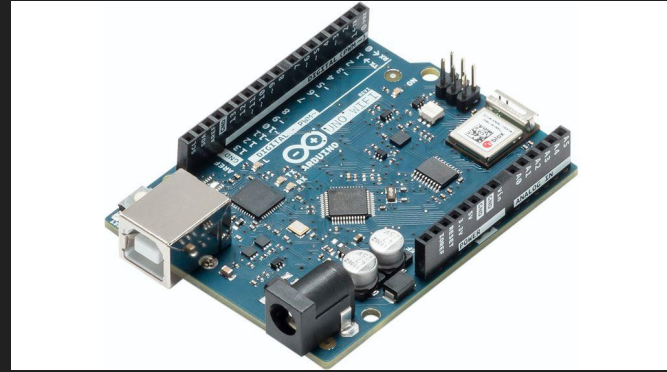

Bela

Building a lightsaber with PureData and Bela!

ATMEGA

ATTINY

Raspberry Pi

Arduino UNO

Beaglebone Black