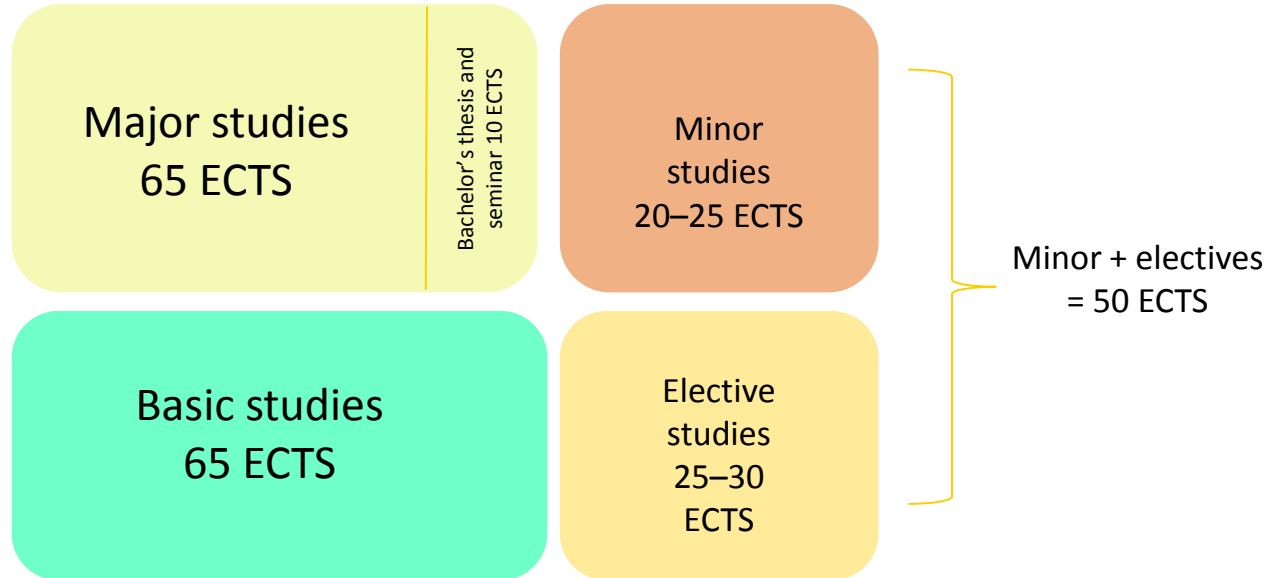

Bachelor's degree structure

= 180 ECTS credits