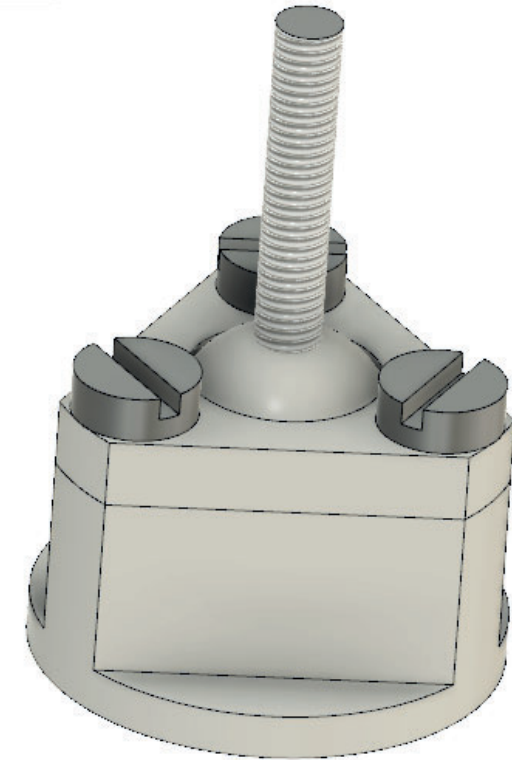

AFP has a pan on a Stewart-Gough platform, which enables all necessary frying movement. Six telescope sticks with ball joints in the ends create six degrees of freedom to the frying pan.

Model of the 3D printed ball joint.