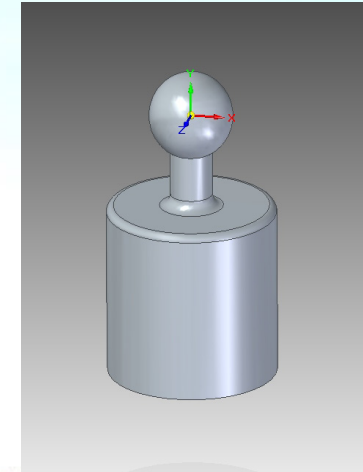

Picture of camping mode.

Our prototype has only one SGP-layer but antenna could have more layers so its turning scale could be wider in every direction. It could be attached for example to wall and then directed to the way signal is strongest.

ENG-A1002 - ARTS-ENG Project

Group 28

Heikki Isotalo ENG/ENY

Ville Ahonen ENG/ENY

Ida Ekman ENG/RYM

Henri Olander ENG/KJR

Otto Luolila ENG/KJR

Solid Edge models of hinge parts in the prototype