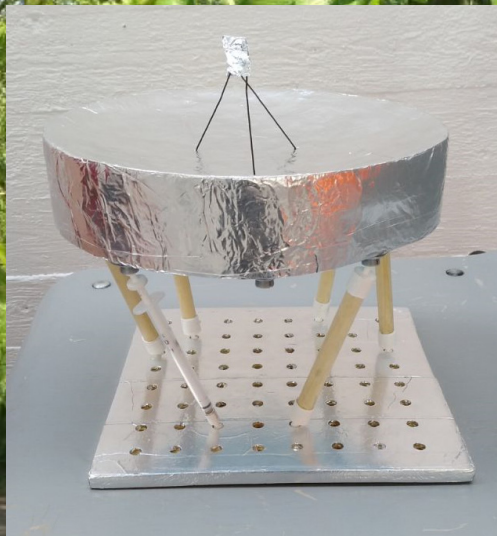

Satellite antenna

- Why this Satellite antenna:
- It strengthens your satellite connection in places with poor coverage of satellite signal.
 - It could be placed at any ground.
 - It can be connected on any device
 - It is easy to carry on
 - It is made from lightweight material
 - It can be assembled and disassembled easily

The product can be attached also to backpack. Backpack attachment could be useful when you are trekking and you need to strengthen your satellite connection on the go or while camping.

Picture of traveling mode.

Picture of camping mode.

Our prototype has only one SGP-layer but antenna could have more layers so its turning scale could be wider in every direction. It could be attached for example to wall and then directed to the way signal is strongest.

ENG-A1002 - ARTS-ENG Project

Group 28

Heikki Isotalo ENG/ENY

Ville Ahonen ENG/ENY

Ida Ekman ENG/RYM

Henri Olander ENG/KJR

Otto Luolila ENG/KJR

Solid Edge models of hinge parts in the prototype