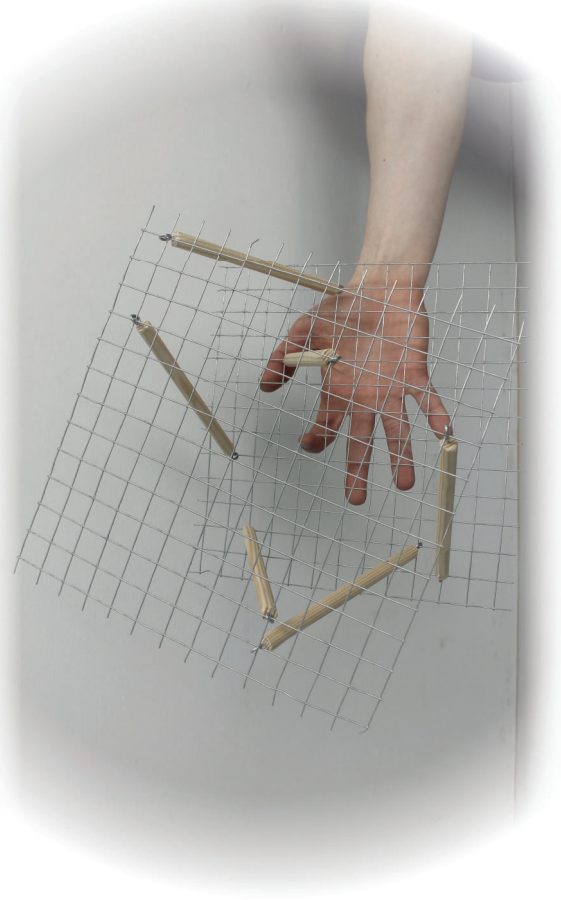

Flower Power

Flop

The Stewart-Gough
Platform (SGP) is a way
to connect two objects
with spherical hinges in
a stable way.

Utilising the SGP, our
goal was to create
something useful, and
beautiful.

Flower Power - FloP -

ENG-A1002 - ARTS-ENG Project
28.5.2019

Group 31

Janne Ronni ENG/KJR

Sofia Kiikkerä ENG/ENY

Celeste Nummelin ENG/KJR

Eemil Heiskanen ENG/KJR

Klaara Salolahti ENG/ENY

Flower Power is a plant watering device.

The water is poured by tilting the device using two hydraulic legs.

The next step in the development is to make the device automatic and connectable to i.e. a phone to keep your plants alive even when you're not around.