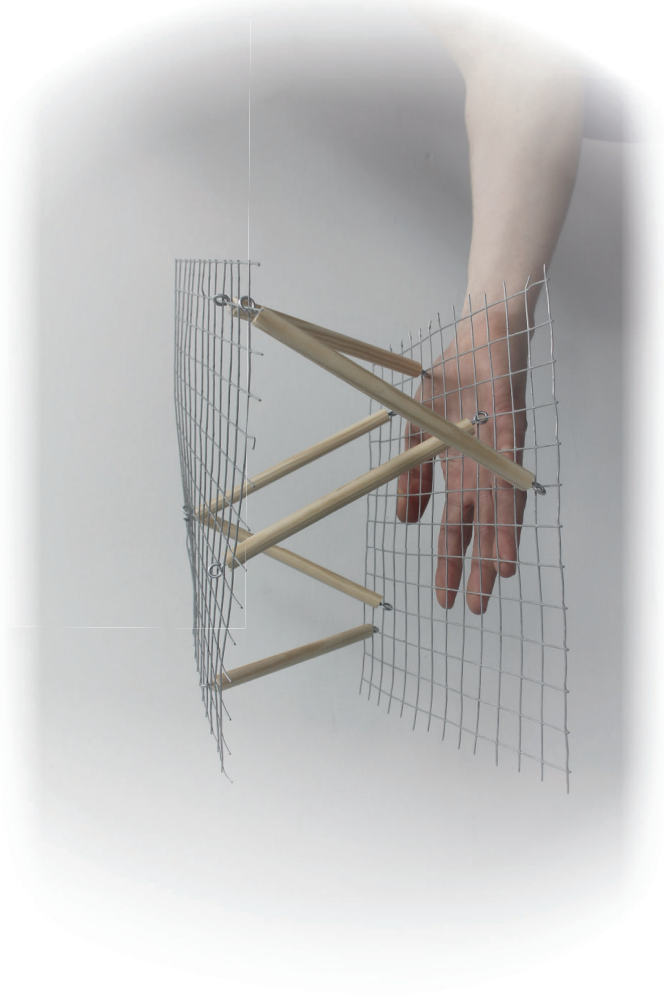

Flower Power

Flop

The Stewart-Gough
Platform (SGP) is a way
to connect two objects
with spherical hinges in
a stable way.

Utilising the SGP, our
goal was to create
something useful, and
beautiful.

Flower Power - FloP -

ENG-A1002 - ARTS-ENG Project
28.5.2019

Group 31

Janne Ronni ENG/KJR

Sofia Kiikkerä ENG/ENY

Celeste Nummelin ENG/KJR

Eemil Heiskanen ENG/KJR

Klaara Salolahti ENG/ENY

Flower Power is a plant watering device.

The water is poured by tilting the device using two hydraulic legs.

The next step in the development is to make the device automatic and connectable to i.e. a phone to keep your plants alive even when you're not around.