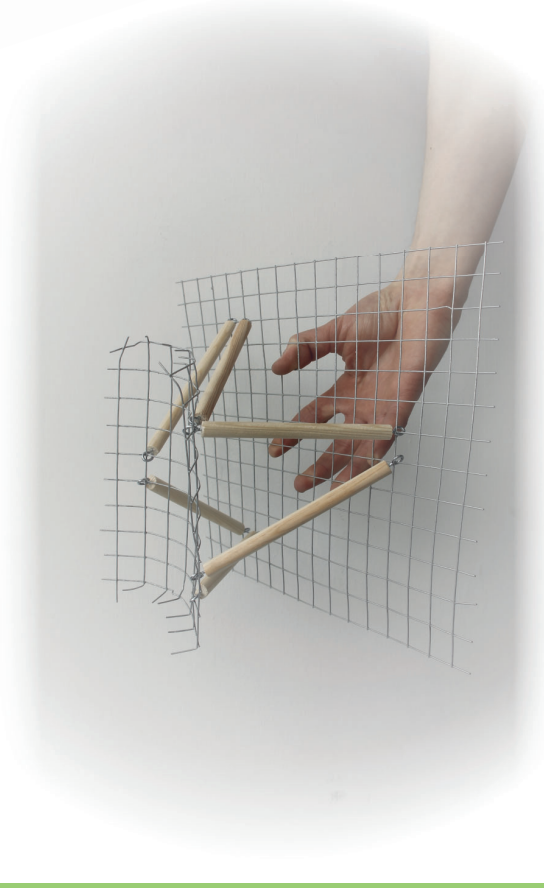

Flower Power

Flop

The Stewart-Gough
Platform (SGP) is a way
to connect two objects
with spherical hinges in
a stable way.

Utilising the SGP, our
goal was to create
something useful, and
beautiful.

Flower Power - FloP -

ENG-A1002 - ARTS-ENG Project
28.5.2019

Group 31

Janne Ronni ENG/KJR

Sofia Kiikkerä ENG/ENY

Celeste Nummelin ENG/KJR

Eemil Heiskanen ENG/KJR

Klaara Salolahti ENG/ENY

Flower Power is a plant watering device.

The water is poured by tilting the device using two hydraulic legs.

The next step in the development is to make the device automatic and connectable to i.e. a phone to keep your plants alive even when you're not around.