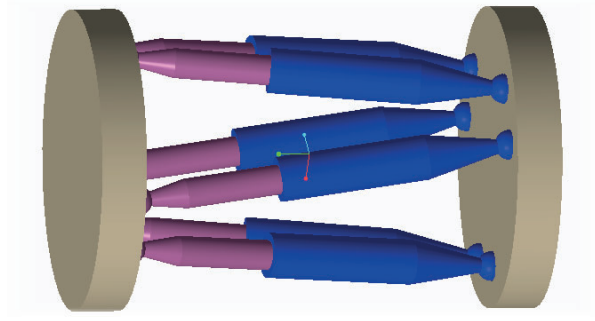

Flower Power

Flop

The Stewart-Gough
Platform (SGP) is a way
to connect two objects
with spherical hinges in
a stable way.

Utilising the SGP, our
goal was to create
something useful, and
beautiful.

Flower Power - FloP -

ENG-A1002 - ARTS-ENG Project
28.5.2019

Group 31

Janne Ronni ENG/KJR

Sofia Kiikkerä ENG/ENY

Celeste Nummelin ENG/KJR

Eemil Heiskanen ENG/KJR

Klaara Salolahti ENG/ENY

Flower Power is a plant watering device.

The water is poured by tilting the device using two hydraulic legs.

The next step in the development is to make the device automatic and connectable to i.e. a phone to keep your plants alive even when you're not around.